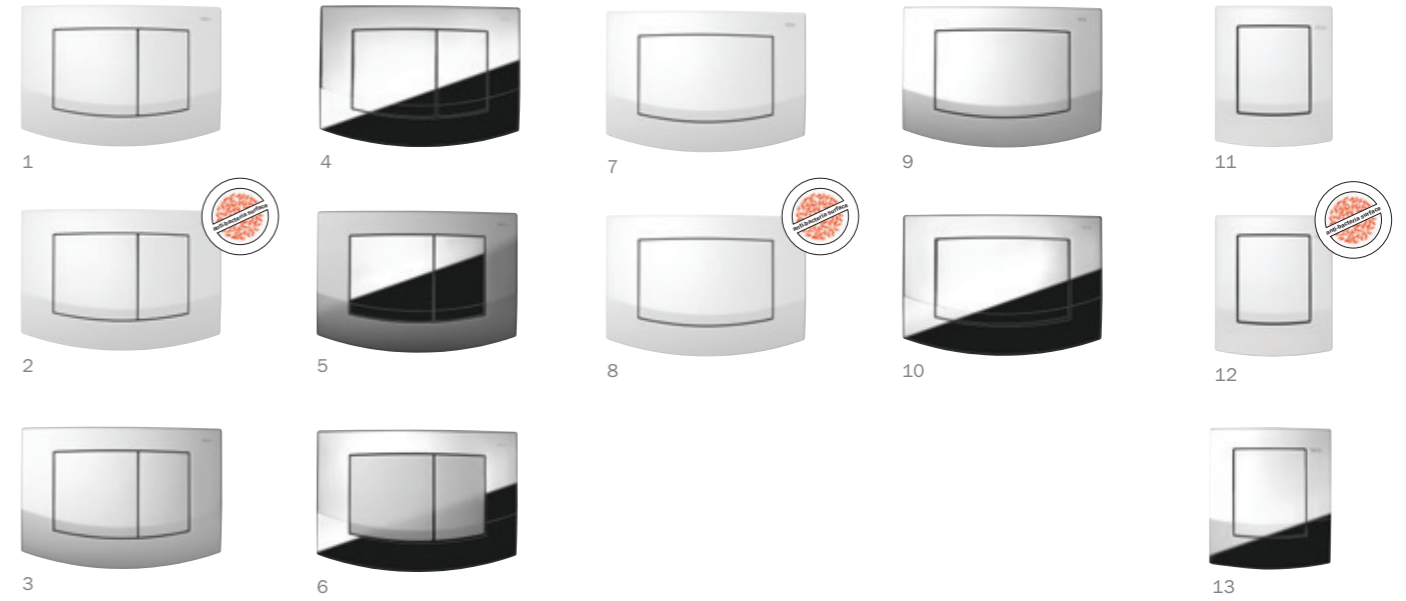

TECEambia toilet flush plates

Toilet flush plate made of plastic for TECE cisterns, for front or top actuation.

Stop collar with rubber inlays on both sides.

Dimensions (W x H x D): 214 x 152 x 22 mm

Toilet flush plates for dual-flush system

1 White	FP9240200
2 White antibacterial	FP9240240
3 Matt chrome	FP9240225
4 Bright chrome	FP9240226
5 Matt chrome frame, bright chrome push-buttons	FP9240253
6 Bright chrome frame, matt chrome push-buttons	FP9240254

Toilet flush plates for single-flush system

7 White	FP9240100
8 White antibacterial	FP9240140
9 Matt chrome	FP9240125
10 Bright chrome	FP9240126

TECEambia urinal flush plates

Urinal flush plate made of plastic for TECE flush valve housing. Including flush valve cartridge.

Dimensions (W x H x D): 100 x 120 x 15 mm

Urinal flush plates

11 White	FP9242100
12 White antibacterial	FP9242140
13 Bright chrome	FP9242126