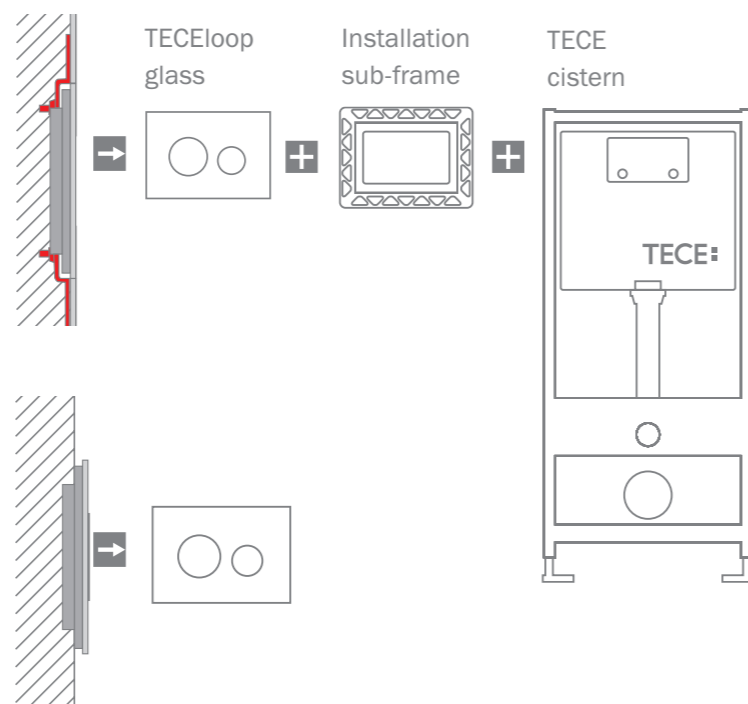

* Buttons with anti-fingerprint coating

Order push-buttons and decor panels separately.

TECEloop Glass flush plates control the dual-flush mechanism and offer a sleek minimalist design.

The option to fit the control plates flush into the wall is an outstanding TECEloop feature. With the optional installation sub-frame, assembly is easy and precise.

TECEloop Glass, in white with white push-buttons

The flush-mount option is an outstanding feature of TECEloop glass toilet and urinal flush plates.

Order the optional installation sub-frame if you wish the TECEloop Glass to be **flush-mounted**.

Installation sub-frame

- Art Nr. FP9240646 White
- Art Nr. FP9240647 Black
- Art Nr. FP9240648 Gold
- Art Nr. FP9240649 Chrome
- Art Nr. FP9240644 Metal

The TECEloop Glass comes as a surface mount control button and therefore the installation sub-frame is NOT required to fit the flush plate in normal situations.