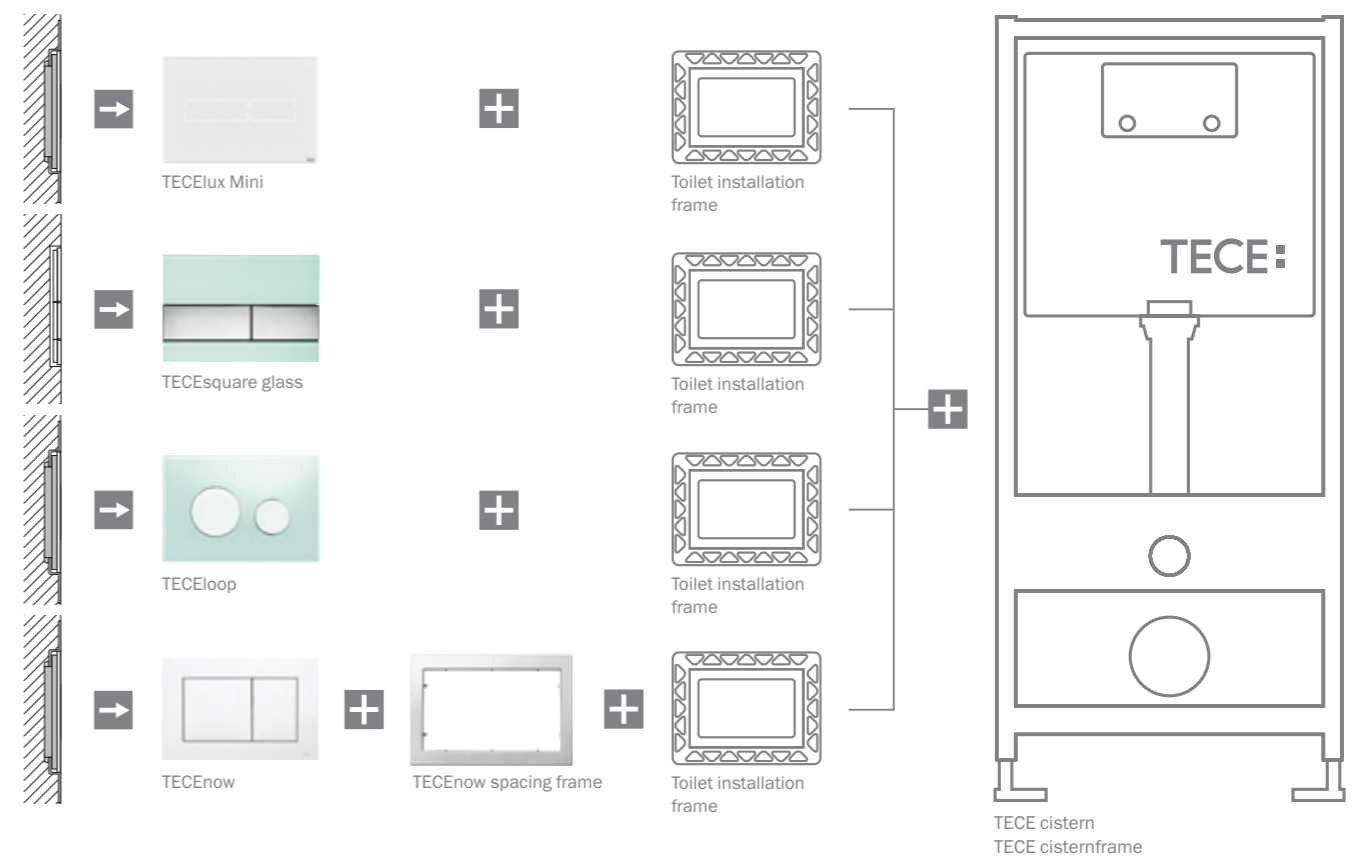

Toilet installation sub-frame

Depth-adjustable for wall coverings from 5 to 18 mm (up to 36 mm with upgrade set). The various frame colours make it possible to individually match a flush plate or wall.

Bright	FP9240645
Brushed	FP9240643

Urinal installation sub-frame

Depth-adjustable installation sub-frame for wall coverings from 5 to 18 mm (up to 36 mm with upgrade set).

Caution: For dry-wall construction only.

White	FP9242646
Black	FP9242647
Gold-plated	FP9242648
Bright chrome	FP9242649

Flush-mounted installation sub-frame

TECElux mini, TECEnow, TECEloop and TECESquare glass flush plates, can be flush-mounted with an installation sub-frame to produce a smooth and easy to clean surface.

Using the installation sub-frame is easy and precise, and comes in a variety of colours for wall coverings from 5mm to 18 mm, or even 36 mm with an upgrade set.

The insert chute for cleaning tablets or blocks – automatic hygiene and freshness when you flush.