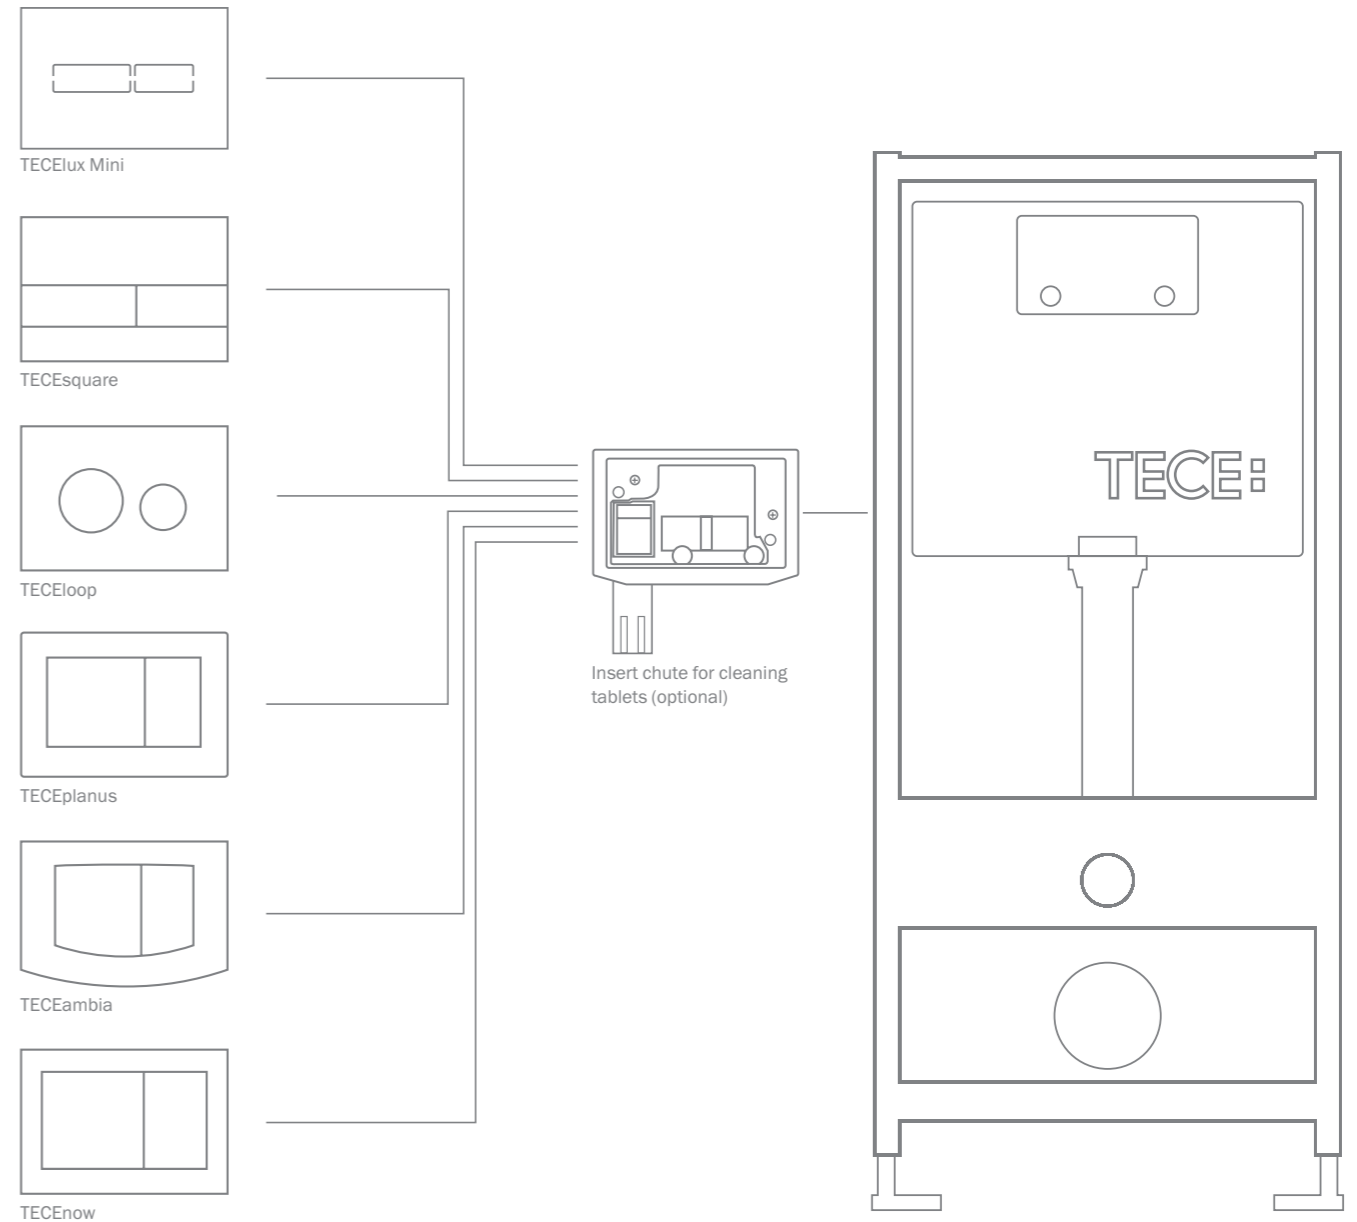

Toilet installation sub-frame

Depth-adjustable for wall coverings from 5 to 18 mm (up to 36 mm with upgrade set). The various frame colours make it possible to individually match a flush plate or wall.

Suitable for all TECE flush plates, this easy to use upgrade is a simple solution to a messy problem.

The insert chute is easy to use in just a few simple steps.

To remove the flush plate, simply grasp behind the plate, then pull and swivel the plate downwards.

The bold red flap covering the insert chute is now clearly visible ...

... and the tablet can be dropped down ...

... It falls into the collector basket inside the cistern, from where it releases its hygienic cleaning agents into the water.

For retrofitting to all TECE cisterns, suitable for all TECE flush plates

TECE is 100% compatible: Every flush plate fits every cistern and frame

All TECE flush plates fit all cisterns and frames, no matter which model. It is very easy to take this for granted, but some companies flush plates do not match all their cisterns. When the fitter says the flush plate doesn't work it's already too late, because the cistern is already installed in the wall.