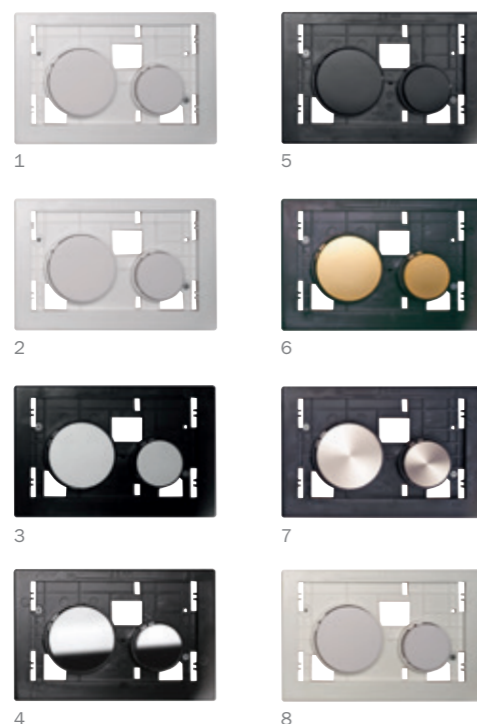

TECEloop push-buttons

1 White push-buttons	FP9240663
2 White antibacterial push-buttons	FP9240664
3 Matt chrome push-buttons	FP9240665
4 Bright chrome push-buttons	FP9240666
5 Black push-buttons	FP9240667
6 Gold push-buttons	FP9240668
7 Brushed stainless steel push-buttons*	FP9240669
8 Pergamon push-buttons	FP9240684

* Buttons with anti-fingerprint coating

Order push-buttons and decor panels separately.