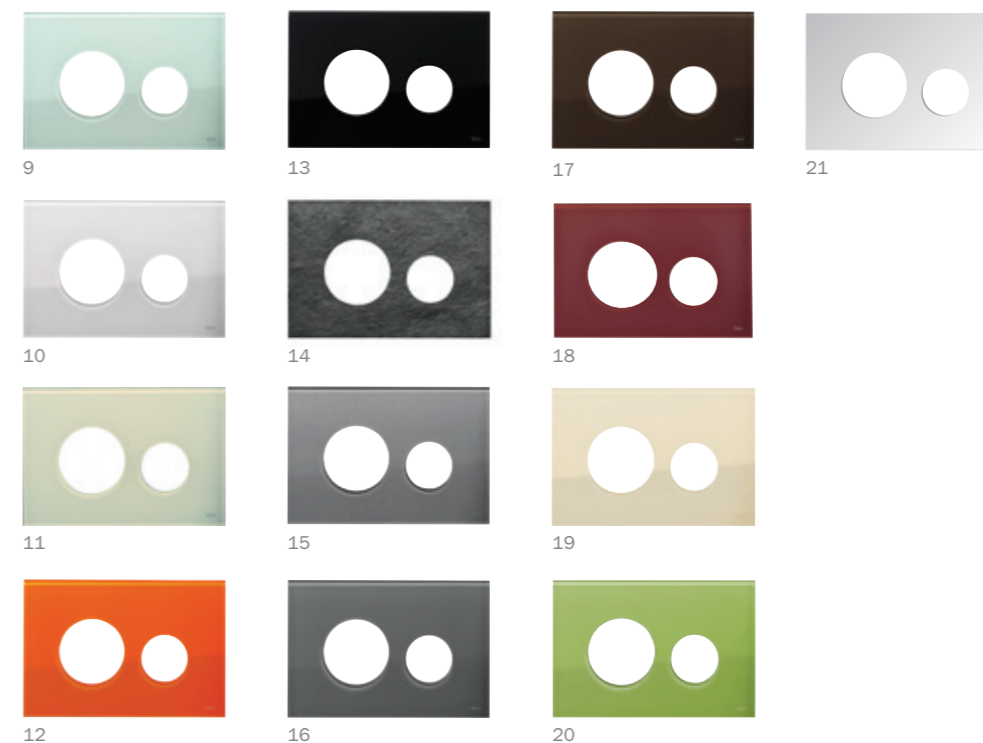

TECEloop Decor Panel

9 Mint green glass Decor Panel	FP9240670	16 Blue-grey glass Decor Panel	FP9240677
10 White glass Decor Panel, Emco	FP9240671	17 Coffee brown glass Decor Panel	FP9240678
11 Asis green glass Decor Panel, Emco	FP9240672	18 Ruby red glass Decor Panel, Alape	FP9240679
12 Orange glass Decor Panel	FP9240673	19 Ivory glass Decor Panel, Alape	FP9240680
13 Black glass Decor Panel, Alape & Emco	FP9240674	20 Grass green glass Decor Panel, Burgbad	FP9240685
14 Slate slab Decor Panel	FP9240675	21 Mirror Decor Panel	FP9240683
15 Silvery-grey glass Decor Panel, Alape	FP9240676		

Accessories - Installation sub-frame

Installation sub-frame for flush-mounted fitting of TECEloop.

- Art Nr. FP9240646 White
- Art Nr. FP9240647 Black
- Art Nr. FP9240648 Gold
- Art Nr. FP9240649 Chrome
- Art Nr. FP9240644 Metal