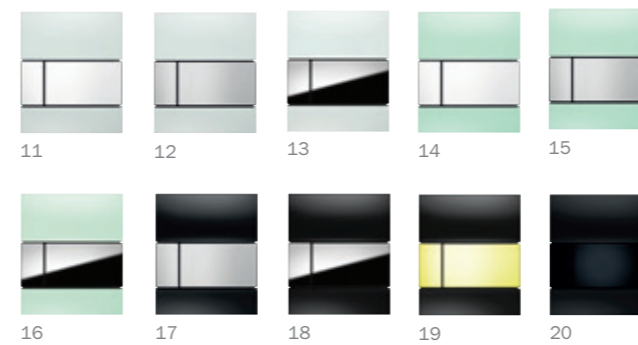

TECEsquare urinal flush plate made of glass

Urinal flush plate made of glass for TECE flush valve housing. Including flush valve cartridge.

Dimensions (W x H x D): 104 x 124 x 11 mm

11 White glass, white push-buttons	FP9242800
12 White glass, brushed stainless steel push-buttons*	FP9242801
13 White glass, bright chrome push-buttons	FP9242802
14 Green glass, white push-buttons	FP9242803
15 Green glass, brushed stainless steel push-buttons*	FP9242804
16 Green glass, bright chrome push-buttons	FP9242805
17 Black glass, brushed stainless steel push-buttons	FP9242806
18 Black glass, bright chrome push-buttons*	FP9242807
19 Black glass, gold push-buttons	FP9242808
20 Black glass, black push-buttons	FP9242809

* Buttons with anti-fingerprint coating