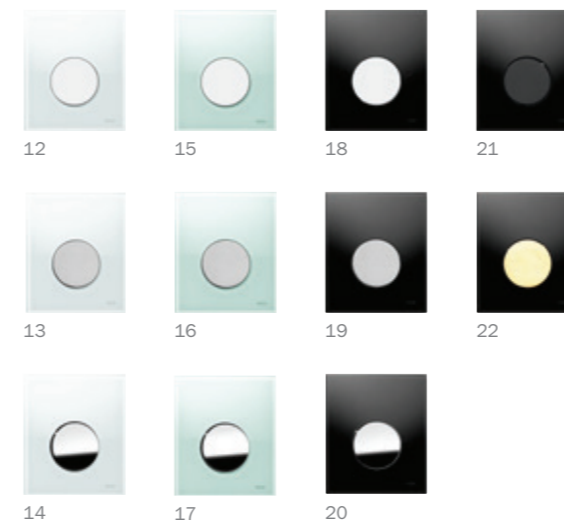

TECEloop urinal flush plates made of glass

Urinal flush plate made of glass for TECE flush valve housing. Including flush valve cartridge.

Dimensions (W x H x D): 104 x 124 x 11 mm

12 White glass, white push-button	FP9242650
13 White glass, matt chrome push-button	FP9242659
14 White glass, bright chrome push-button	FP9242660
15 Green glass, white push-button	FP9242651
16 Green glass, matt chrome push-button	FP9242652
17 Green glass, bright chrome push-button	FP9242653
18 Black glass, white push-button	FP9242654
19 Black glass, matt chrome push-button	FP9242655
20 Black glass, bright chrome push-button	FP9242656
21 Black glass, black push-button	FP9242657
22 Black glass, gold push-button	FP9242658