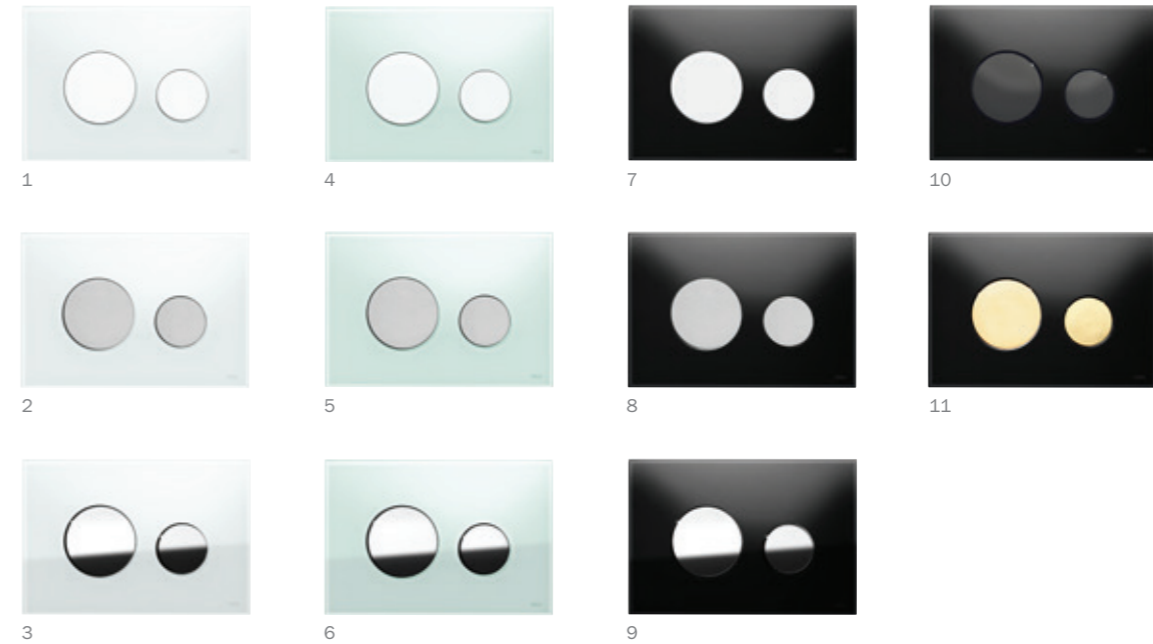

TECEloop toilet flush plates made of glass

Toilet flush plate made of glass for TECE cisterns, for front or top actuation.

Dimensions (W x H x D): 220 x 150 x 11 mm

1 White glass, white push-buttons	FP9240650	7 Black glass, white push-buttons	FP9240654
2 White glass, matt chrome push-buttons	FP9240659	8 Black glass, matt chrome push-buttons	FP9240655
3 White glass, bright chrome push-buttons	FP9240660	9 Black glass, bright chrome push-buttons	FP9240656
4 Green glass, white push-buttons	FP9240651	10 Black glass, black push-buttons	FP9240657
5 Green glass, matt chrome push-buttons	FP9240652	11 Black glass, gold push-buttons	FP9240658
6 Green glass, bright chrome push-buttons	FP9240653