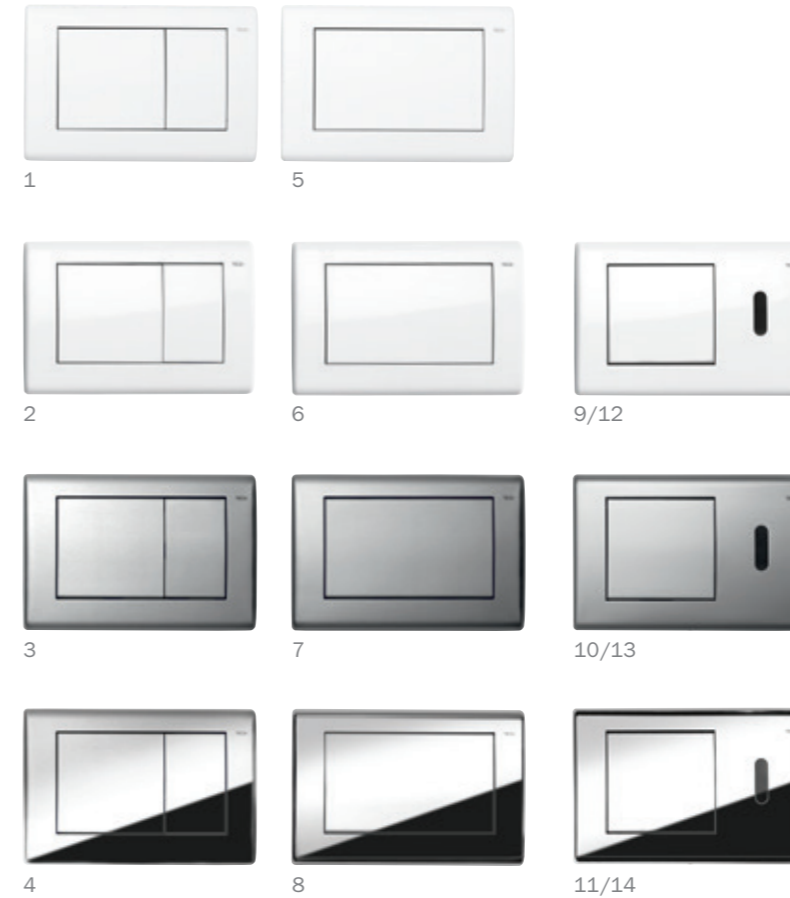

TECEplanus toilet flush plates

Toilet flush plate made of stainless steel for TECE cisterns, for front or top actuation. Stop collar with rubber inlays on both sides. Dimensions (W x H x D): 214 x 144 x 15 mm

Toilet flush plates, dual-flush system

1 Silk matt white	FP9240322
2 Bright white	FP9240324
3 Brushed stainless steel	FP9240320
4 Bright chrome	FP9240321

Toilet flush plates, single-flush system

5 Silk matt white	FP9240312
6 Bright white	FP9240314
7 Brushed stainless steel	FP9240310
8 Bright chrome	FP9240311

Toilet electronics with IR sensor, 6 V battery power

9 Bright white	FP9240361
10 Brushed stainless steel	FP9240350
11 Bright chrome	FP9240351

Toilet electronics with IR sensor, 230/12 V mains power

12 Bright white	FP9240362
13 Brushed stainless steel	FP9240352
14 Bright chrome	FP9240353