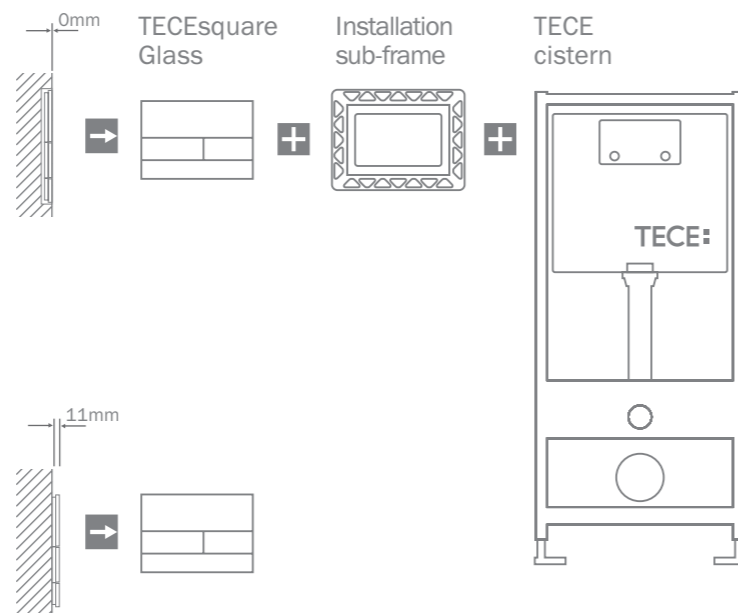

Thanks to their minimalistic design, the TECESquare Glass flush plates capitalise on the aesthetic effect of the material. With a choice of decor panels in green, white or black glass matched with push buttons in a variety of different finishes to suit any bathroom design. TECESquare Glass flush plates can be fitted flush to the wall with the help of the special sub-assembly frame.

TECEsquare Glass, in black with brushed stainless steel buttons*

TECEsquare Glass installation options

Order the optional installation sub-frame if you wish the TECEsquare Glass to be **flush-mounted**.

Installation sub-frame

- Art Nr. FP9240646 White
- Art Nr. FP9240647 Black
- Art Nr. FP9240648 Gold
- Art Nr. FP9240649 Chrome
- Art Nr. FP9240644 Metal

The TECEsquare Glass comes as a surface mount control button and therefore the installation sub-frame is NOT required to fit the flush plate in normal situations.