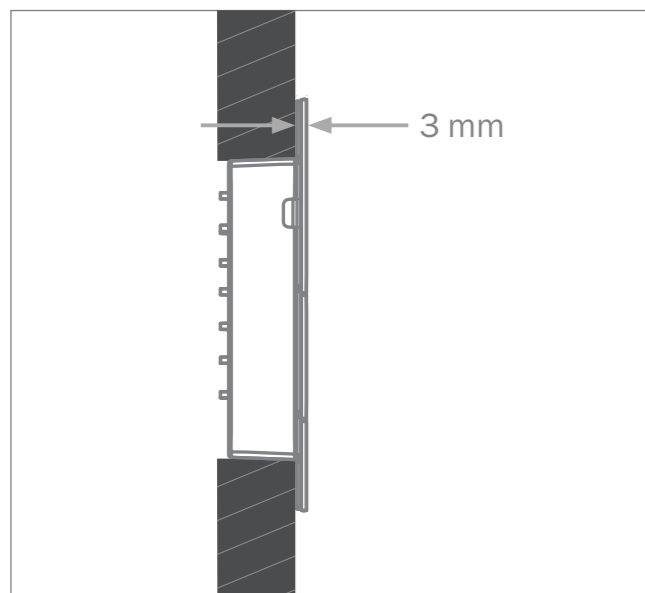

7

TECEsquare Metal with a super-flat structure and built-in installation frame.

TECEsquare Metal toilet flush plate for dual-flush system

Toilet flush plate made of stainless steel for TECE cisterns, for front or top actuation.
Dimensions (W x H x D): 220 x 150 x 5 mm