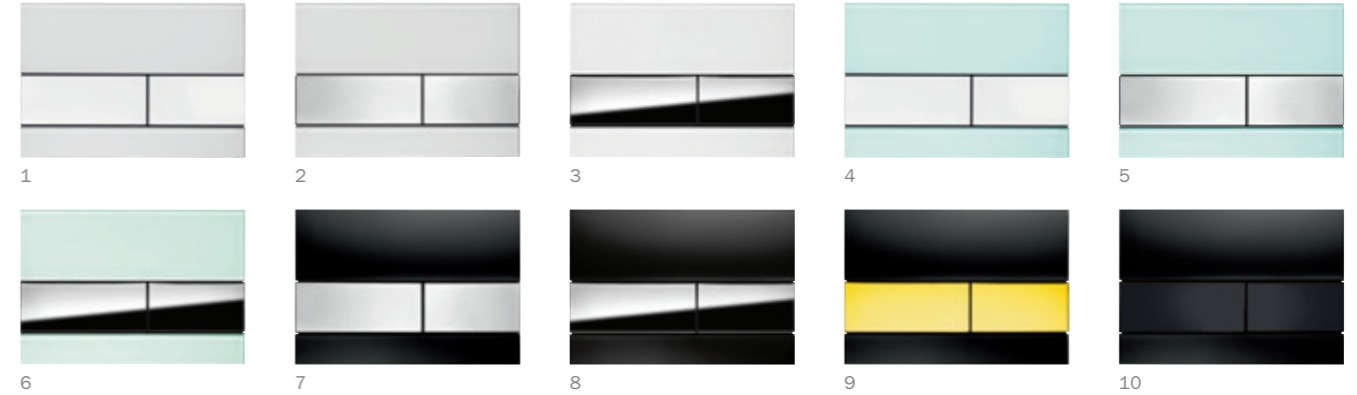

Toilet flush plates made of glass for TECE cisterns

Suitable for flush-mounted installation. For front or top actuation.

Dimensions (W x H x D): 220 x 150 x 11 mm

1 White glass, white push-buttons	FP9240800	6 Green glass, bright chrome push-buttons	FP9240805
2 White glass, brushed stainless steel push-buttons*	FP9240801	7 Black glass, brushed stainless steel push-buttons*	FP9240806
3 White glass, bright chrome push-buttons	FP9240802	8 Black glass, bright chrome push-buttons	FP9240807
4 Green glass, white push-buttons	FP9240803	9 Black glass, gold push-buttons	FP9240808
5 Green glass, brushed stainless steel push-buttons*	FP9240804	10 Black glass, black push-buttons	FP9240809