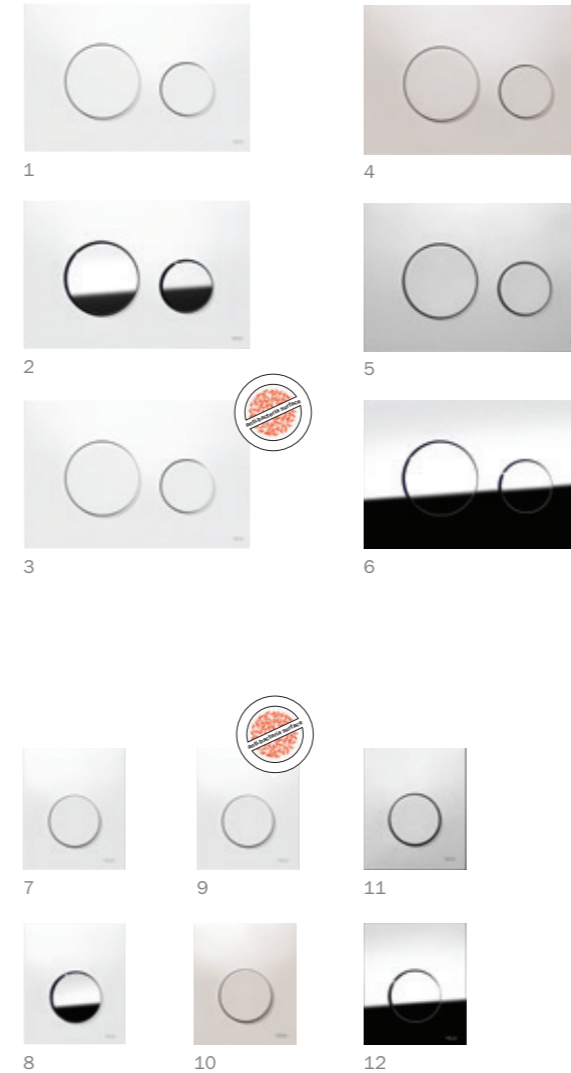

TECEloop polymer flush plates

Toilet flush plate made of plastic.

Dimensions (W x H x D): 216 x 145 x 6 mm

1 White	FP9240600
2 White, bright chrome push-buttons	FP9240627
3 White antibacterial	FP9240640
4 Pergamon	FP9240601
5 Matt chrome	FP9240625
6 Bright chrome	FP9240626

TECEloop polymer urinal flush plate

Urinal flush plate made of plastic.

Dimensions (W x H x D): 100 x 120 x 6 mm

7 White	FP9242600
8 White, bright chrome button	FP9242627
9 White antibacterial	FP9242640
10 Pergamon	FP9242601
11 Matt chrome	FP9242625
12 Bright chrome	FP9242626