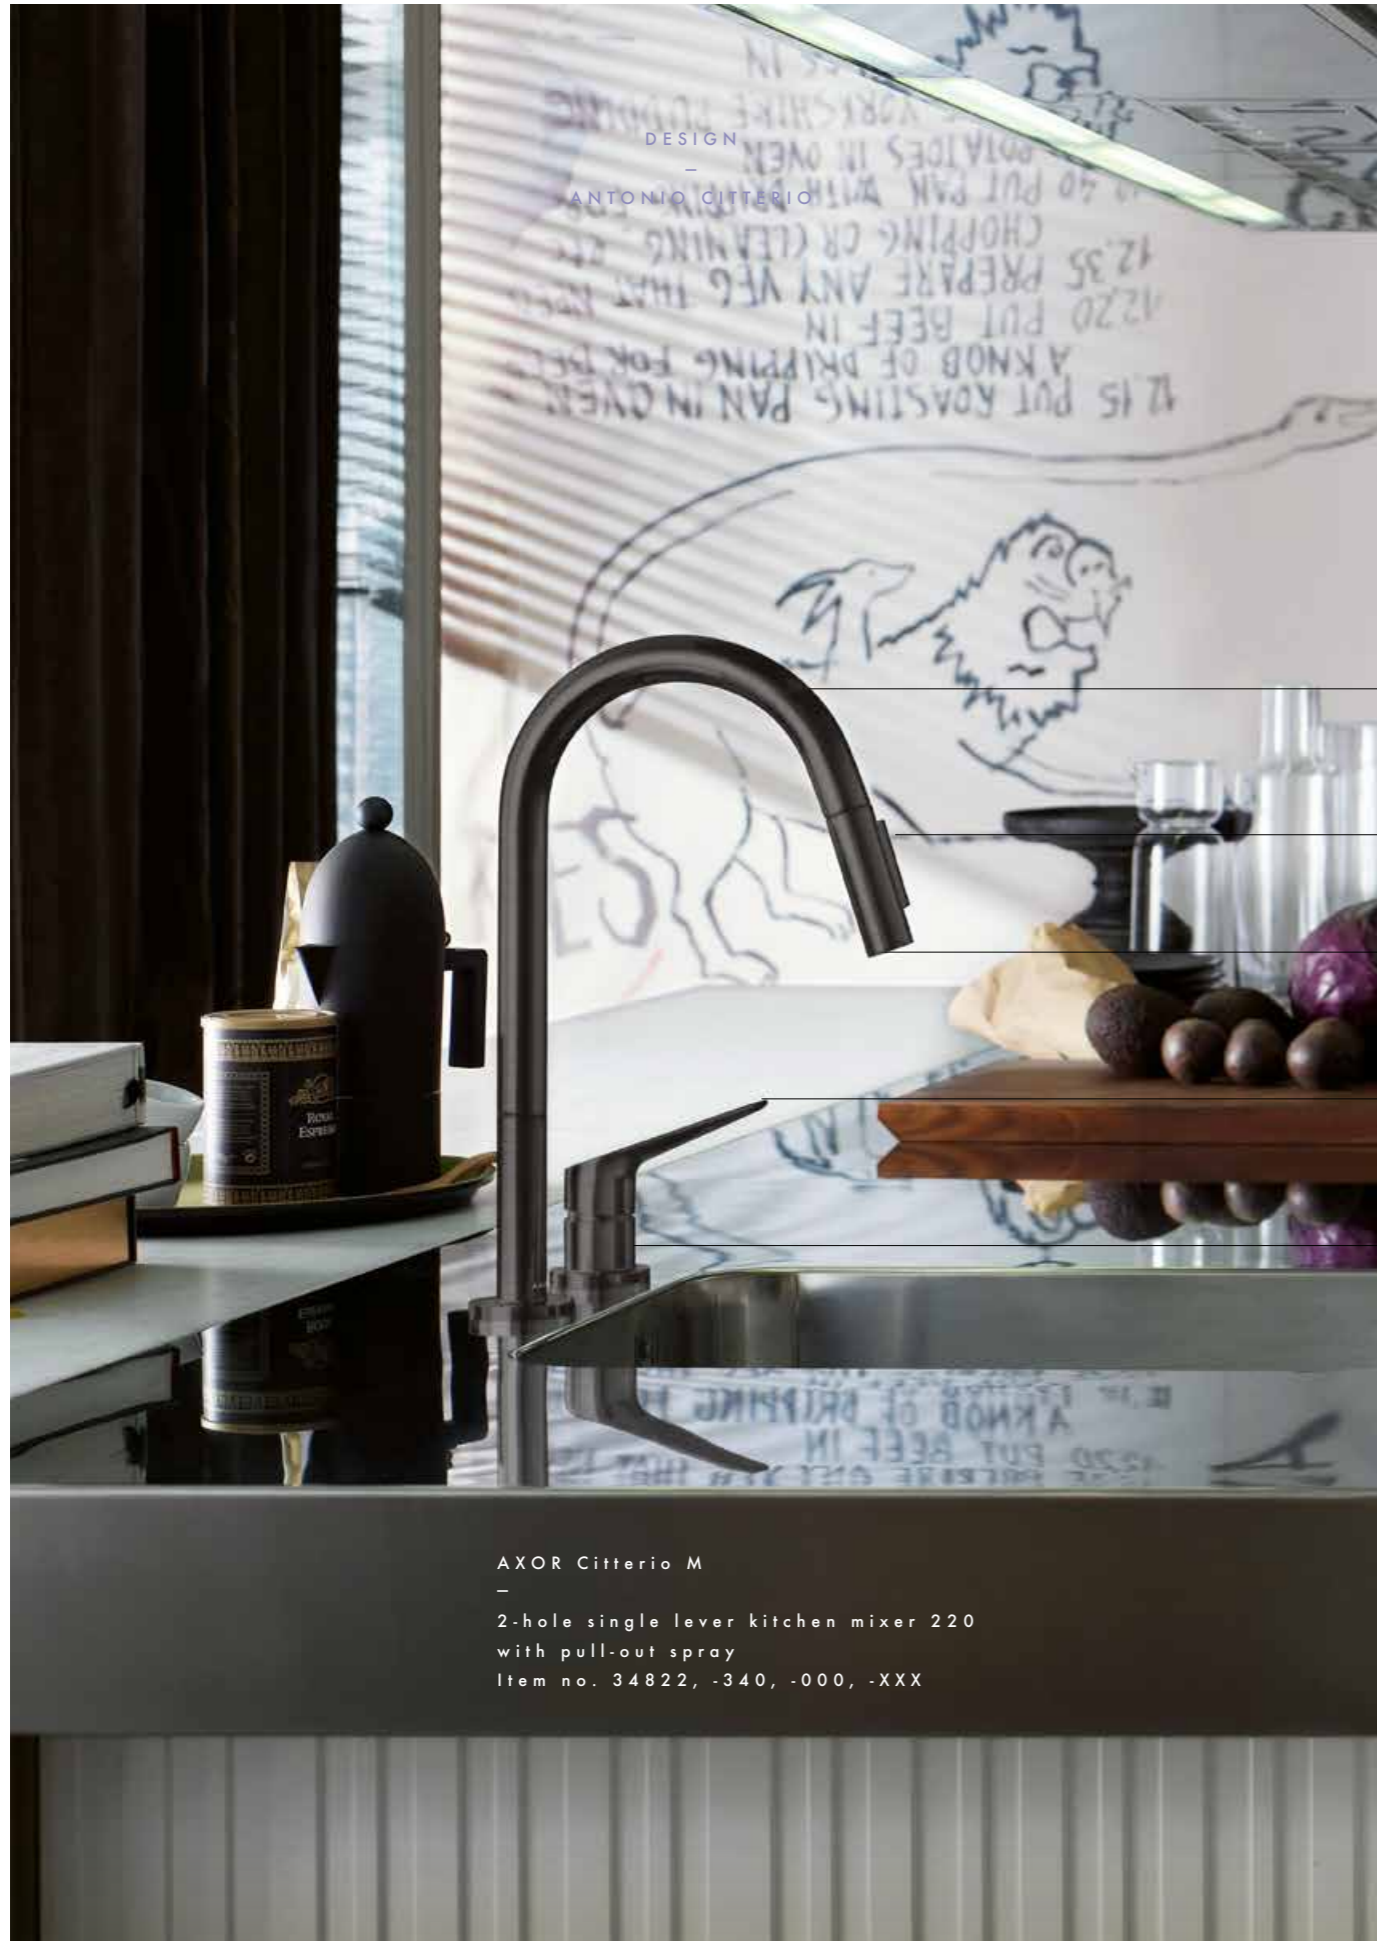

DESIGN

ANTONIO CITTERIO

AXOR Citterio M
-
2-hole single lever kitchen mixer 220
with pull-out spray
Item no. 34822, -340, -000, -XXX

Elementary AND Elegant.

Adjustable swivel range in three stages:
110°, 150°, or 360°

Normal spray

Laminar/Shower spray
Lockable shower spray: the spray resets at the touch
of a button

Comfort Zone
For the perfect interplay between faucet and sink
and an easy way to fill large pots and containers

Ergonomic handle
A long, flat handle ensures ergonomic operation

Handle can be flexibly installed
in and around the sink