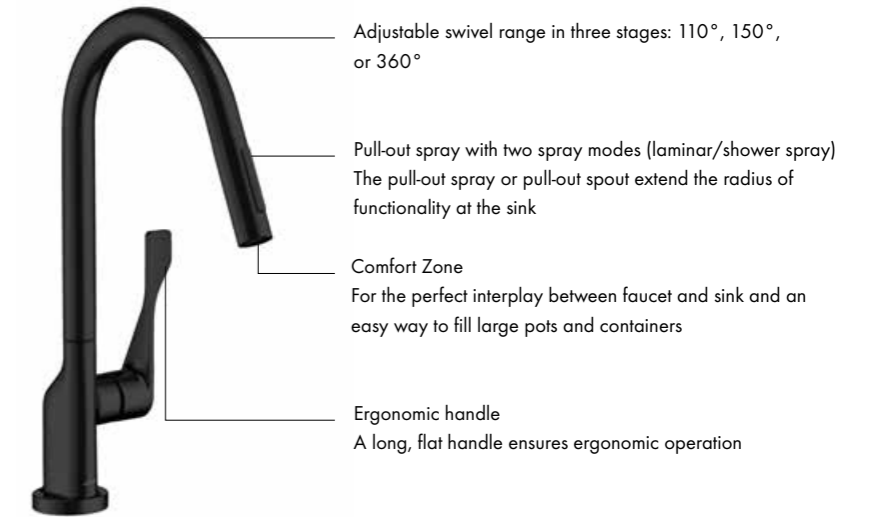

- Adjustable swivel range in three stages: 110°, 150°, or 360°
- Pull-out spray with two spray modes (laminar/shower spray) The pull-out spray or pull-out spout extend the radius of functionality at the sink
- Comfort Zone For the perfect interplay between faucet and sink and an easy way to fill large pots and containers
- Ergonomic handle A long, flat handle ensures ergonomic operation

AXOR Citterio
-
Single lever kitchen mixer 250 with pull-out spray
Item no. 39835, -670, -000, -XXX

Timeless
AND
Inspiring.