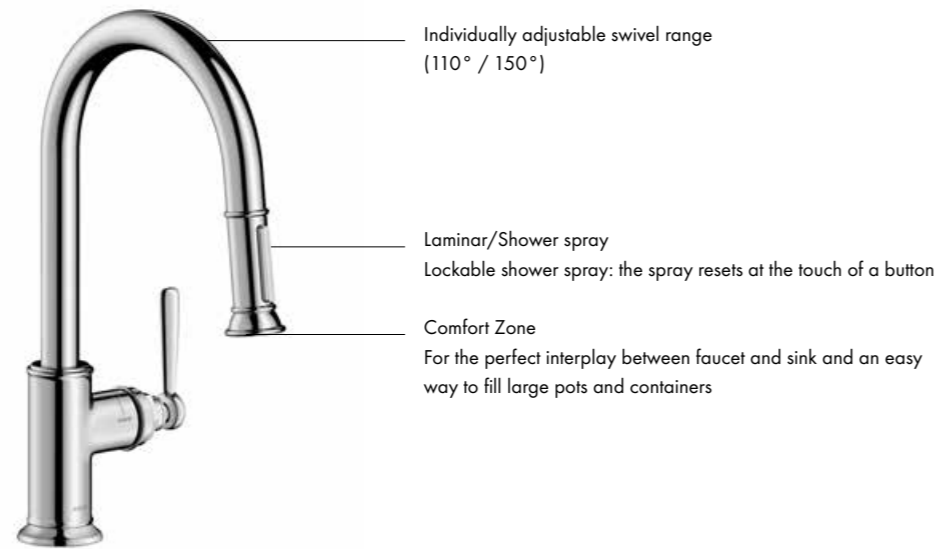

AXOR Montreux draws inspiration from the elegance of the Belle Époque era. The faucet features an ergonomic handle for easy and precise operation, perfectly implemented in three models: without pull-out spray, as a variant with multifunctional pull-out spray, or as a semi-pro variant with the characteristic stainless steel spiral and 360-degree swivel range. A rejuvenation of time-honored traditions and a revitalization of classic elegance.

AXOR Montreux
-
Single lever kitchen mixer 180
with pull-out spray
Item no. 16581, -000, -XXX