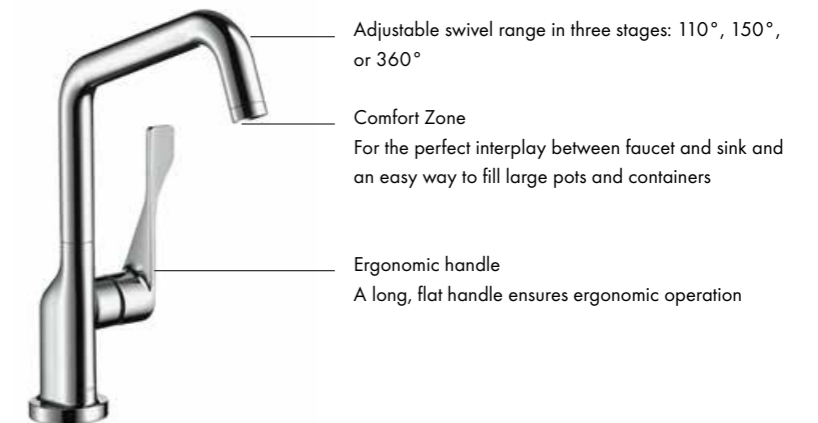

- Adjustable swivel range in three stages: 110°, 150°, or 360°
- Comfort Zone For the perfect interplay between faucet and sink and an easy way to fill large pots and containers
- Ergonomic handle A long, flat handle ensures ergonomic operation

AXOR Citterio
-
Single lever kitchen mixer 260 with swivel spout
Item no. 39850, -000, -XXX