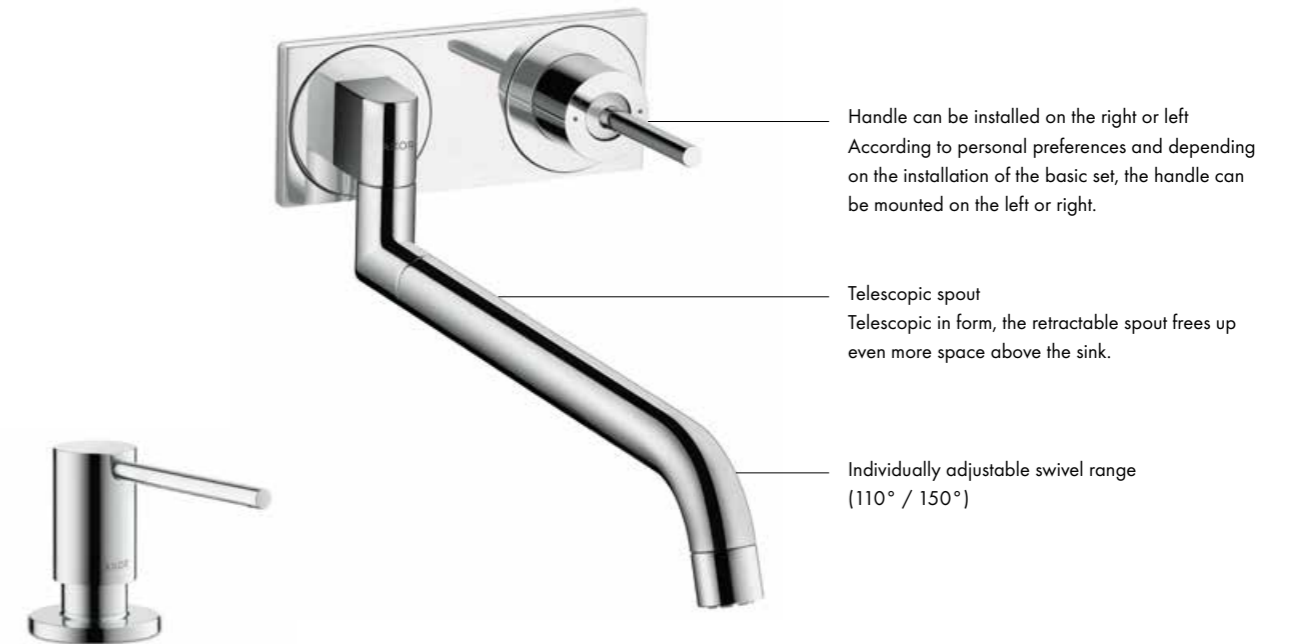

Individually adjustable swivel range
(110° / 150° / 360°)

Individually adjustable swivel range
(110° / 150°)

Pull-out spray with two spray modes (laminar/shower spray)
for optimal cleaning

Normal spray

Comfort Zone
For the perfect interplay between faucet and sink and an
easy way to fill large pots and containers

Joystick handle

Variable handle positioning (right/left)
The handle can be installed on the right
or left side based on personal preference

AXOR Starck
—
Single lever kitchen mixer 300 with
swivel spout
Item no. 10822, -000, -XXX

DESIGN
—
PHILIPPE STARCK

Refreshment through minimalism.

AXOR Starck
—
Single lever kitchen mixer 270
with pull-out spray
Item no. 10821, -990, -000, -XXX

DESIGN
—
PHILIPPE STARCK

The AXOR Starck Semi-Pro is the natural option for ambitious amateur chefs. With a 360° swivel spout and minimalist design, the faucet is perfect for double sinks and sink units installed as part of an island within the kitchen.

Phoenix Design has been honored with more than 900 design awards since its founding, including the "Red Dot Design Team of the Year 2018."

DESIGN
—
PHOENIX DESIGN

The AXOR Uno wall-mounted faucet is another intelligent solution for greater freedom of movement at the sink. The integrated telescopic spout can be conveniently extended and swiveled around, vastly increasing the radius of operation at the sink.