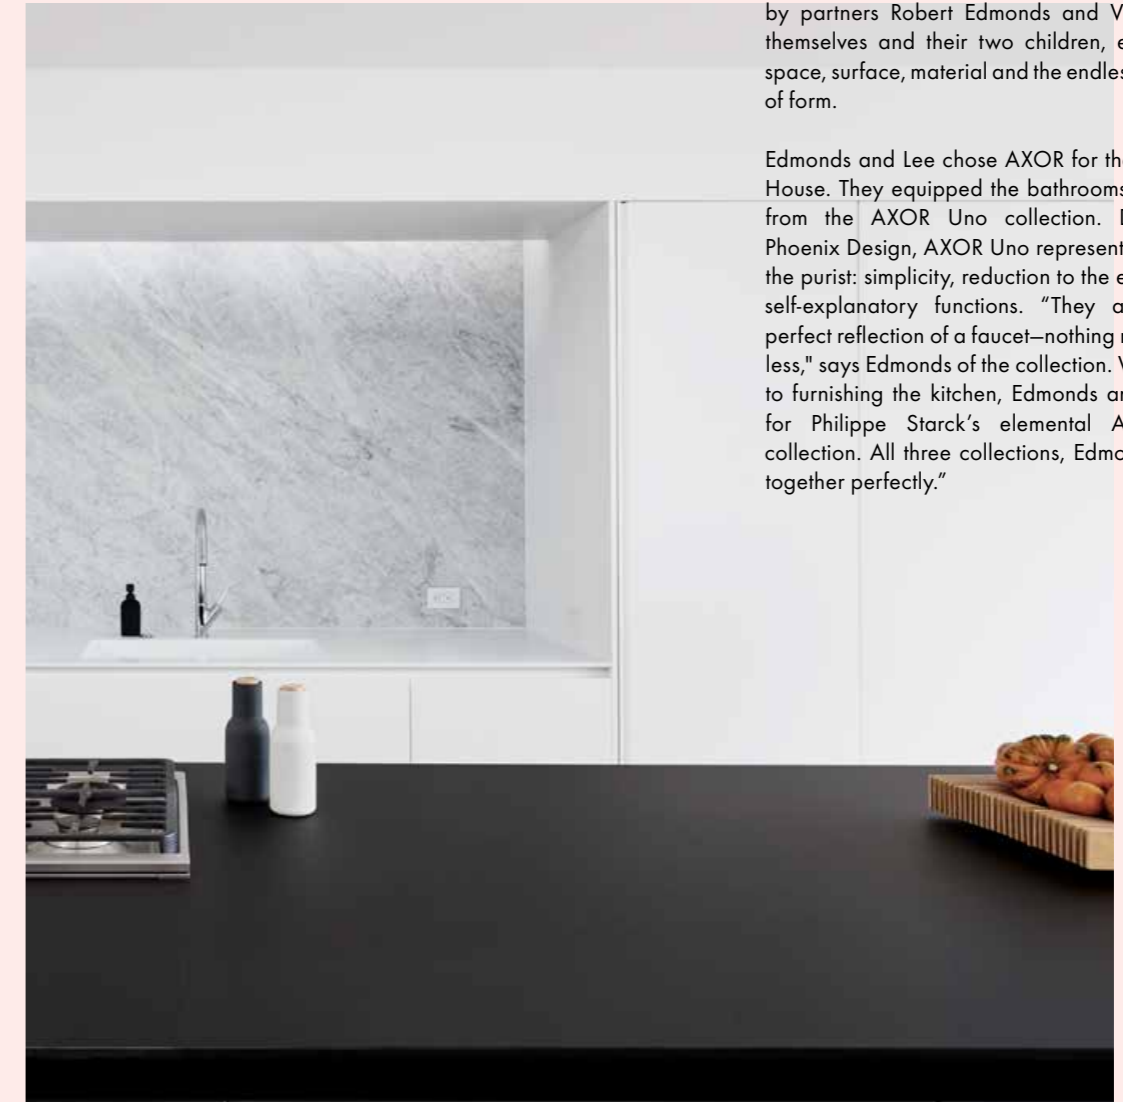

Switchback House, Edmonds & Lee, San Francisco

San Francisco-based design, development, and architecture firm Edmonds + Lee Architects is internationally known for its modern approach to homes and living. The Switchback House, designed by partners Robert Edmonds and Vivian Lee for themselves and their two children, explores light, space, surface, material and the endless possibilities of form.

Edmonds and Lee chose AXOR for the Switchback House. They equipped the bathrooms with faucets from the AXOR Uno collection. Designed by Phoenix Design, AXOR Uno represents the ethos of the purist: simplicity, reduction to the essentials and self-explanatory functions. “They are simply a perfect reflection of a faucet—nothing more, nothing less,” says Edmonds of the collection. When it came to furnishing the kitchen, Edmonds and Lee opted for Philippe Starck’s elemental AXOR Starck collection. All three collections, Edmonds says, “fit together perfectly.”