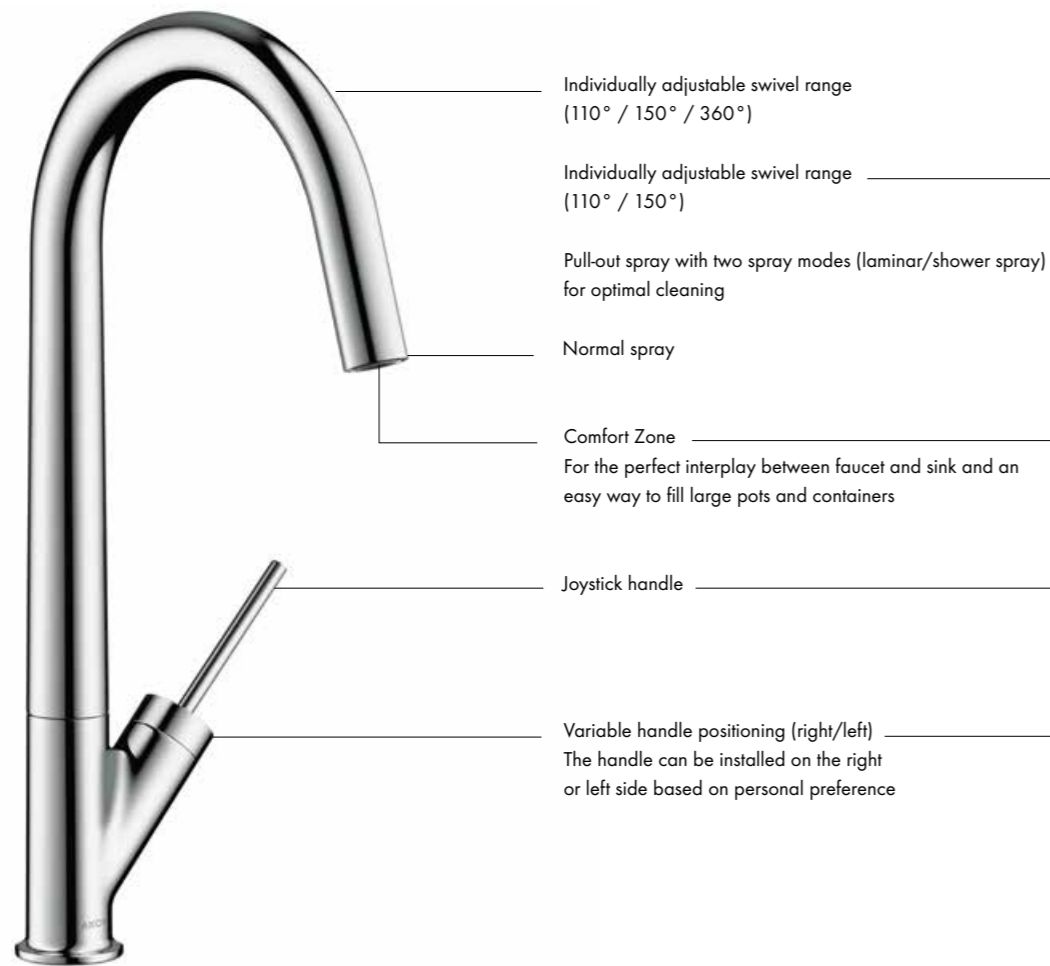

Powerful in its delicacy, beautiful in its ideal proportions, the AXOR Citterio M kitchen faucet is available with a striking rectangular or curved spout and in 15 different finishes. Sensual, tactile, and versatile, the characteristically tall spout comes with an adjustable swivel range for perfect alignment, and makes a smooth transition to the pull-out spray with two spray modes – a shower and laminar spray or laminar spray only. Intuitive and pleasing to both the hand and the eye, AXOR Citterio M kitchen faucets offer a definition of discreet urban chic.

DESIGNER
—
OF AESTHETICS AND MINIMALISM

Philippe Starck

Design Visionary

Philippe Starck is synonymous with tireless design and unending inventiveness: from everyday products such as furniture, headphones and citrus-squeezers, from electric bicycles to motorcycles to revolutionary mega-yachts, vibrant interior designs to innovative prefabricated wooden houses. His creations, which number over 10,000, confirm his keen sense for the essential and deep understanding of contemporary change. His works and creative vision are displayed in museums and exhibitions worldwide.

Individually adjustable swivel range
(110° / 150° / 360°)

Individually adjustable swivel range
(110° / 150°)

Pull-out spray with two spray modes (laminar/shower spray)
for optimal cleaning

Normal spray

Comfort Zone
For the perfect interplay between faucet and sink and an
easy way to fill large pots and containers