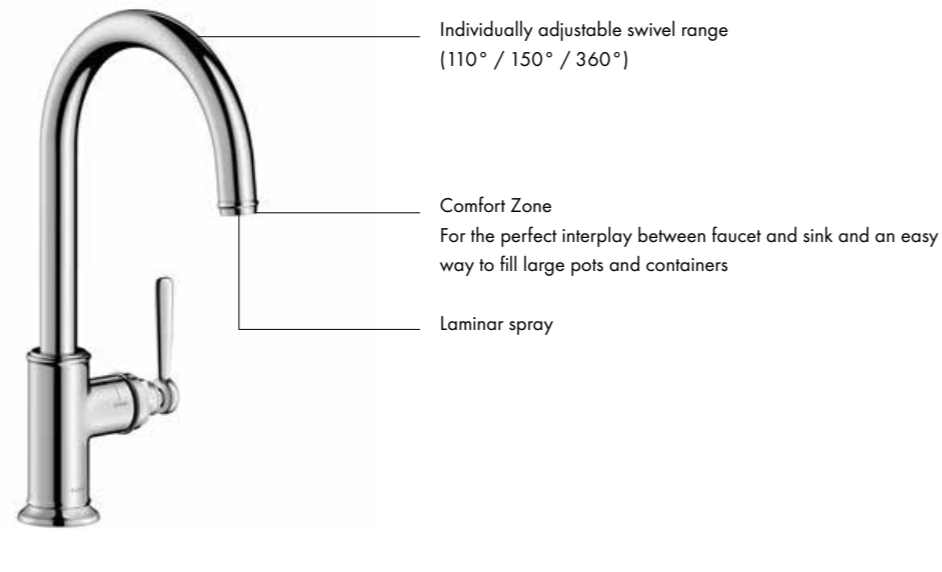

AXOR Montreux
-
Single lever kitchen mixer 260
with swivel spout
Item no. 16580, -000, -XXX

AXOR Montreux
-
Liquid soap dispenser/ washing-up liquid dispenser
Item no. 42018, -000, -330, -340, -800

DESIGN
-
PHOENIX DESIGN