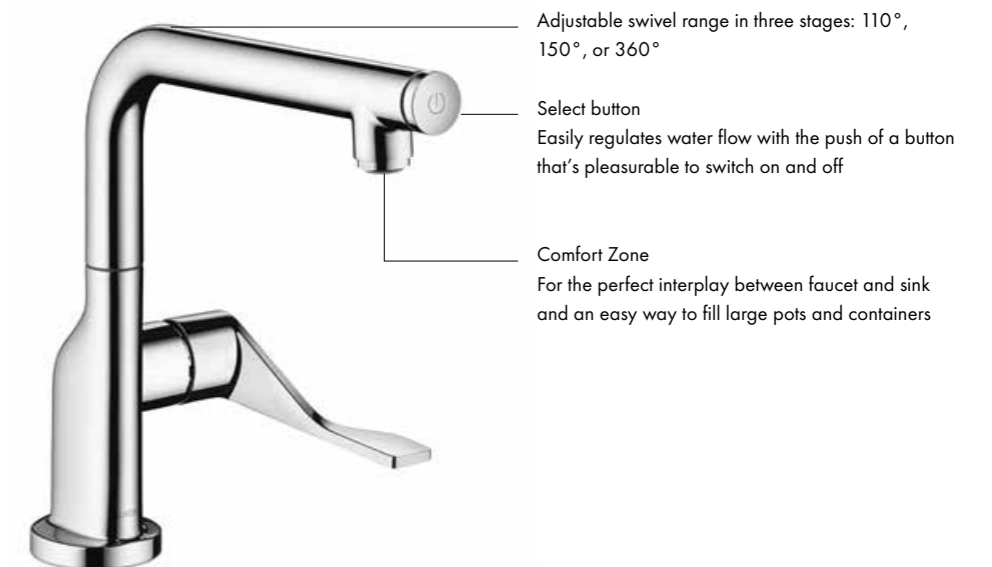

Swivel spout (110°/150°)
The faucet offers a limited swivel range

ComfortZone
For the perfect interplay between faucet and sink
and an easy way to fill large pots and containers

Pull-out spray (up to 76 cm with sBox)
extends the radius of functionality at the sink

Ergonomic handle
A long, flat handle ensures ergonomic operation

AXOR Citterio
—
Single lever kitchen mixer Select 230 2jet
with pull-out spray and sBox
Item no. 39862, -000, -670, -XXX

- Select button
Easily regulates water flow with the push of a button that's pleasurable to switch on and off
- Switch between spray modes (laminar spray and shower spray) with the push of a button
- MagFit
The hose slides back almost silently and settles back into the center of the faucet spout.
- QuickClean function on the aerator faucet spout
Easily remove limescale deposits by gently rubbing the flexible silicone nozzles with your finger

- Select button
Easily regulates water flow with the push of a button that's pleasurable to switch on and off
- Adjustable swivel range in two stages: 110° or 150°
- Comfort Zone
For the perfect interplay between faucet and sink and an easy way to fill large pots and containers

AXOR Citterio
—
Single lever kitchen mixer
Select 230 with pull-out spout
Item no. 39861, -670, -000, -XXX

Avant-garde AND Innovation.

- Adjustable swivel range in three stages: 110°, 150°, or 360°
- Select button
Easily regulates water flow with the push of a button that's pleasurable to switch on and off
- Comfort Zone
For the perfect interplay between faucet and sink and an easy way to fill large pots and containers