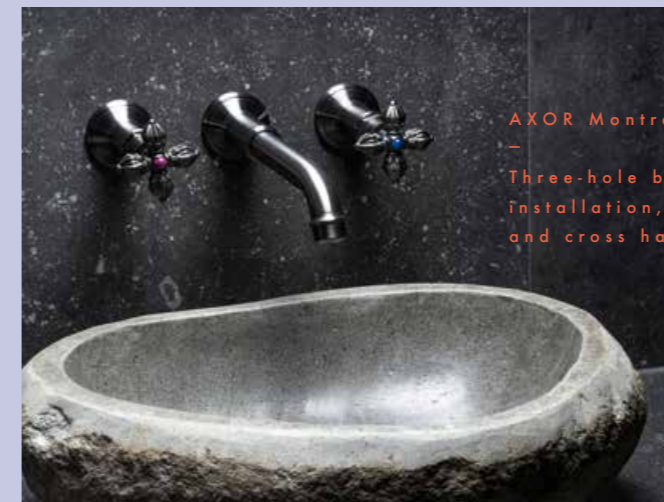

AXOR Citterio
—
Single lever kitchen mixer 250
with pull-out spray

Hotel Villa Copenhagen, Copenhagen, Denmark

From a post office to a luxury hotel—this is the evolution that the Hotel Villa Copenhagen has gone through up to its opening in summer 2020. The charming building right next to Copenhagen Central Station includes 390 rooms, a spa, a cocktail and wine bar, and a rooftop terrace with a pool and vegetable garden, all with quality and sustainability in mind, including consumption and materials. A vision that is also reflected in the choice of products in the bathrooms where AXOR adorns the sinks, bathtubs and shower spaces. As an additional luxury detail, some of the AXOR faucets are specially equipped with Shamballa diamond handles. AXOR Citterio is also used in the Shamballa Suite as a kitchen faucet in Brushed Black Chrome, completing the thoughtful and tailored interior design.

AXOR Citterio
—
Single lever kitchen mixer 250
with pull-out spray

AXOR Montreux
—
Three-hole basin mixer for concealed
installation, wall-mounted with spout
and cross handles: AXOR Signature

AXOR CITTERIO SELECT