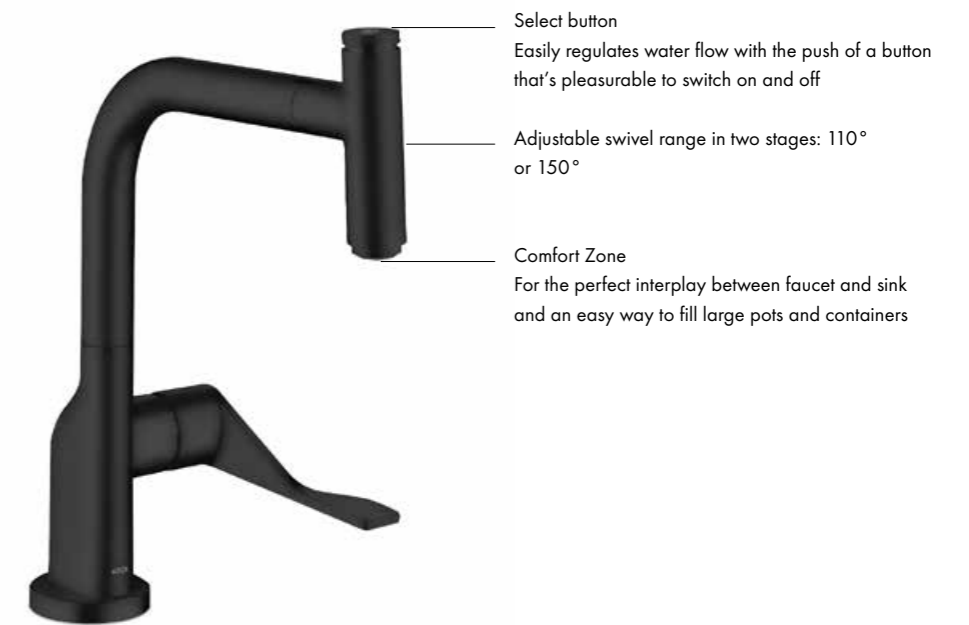

Swivel spout (110°/150°)
The faucet offers a limited swivel range

ComfortZone
For the perfect interplay between faucet and sink
and an easy way to fill large pots and containers

Pull-out spray (up to 76 cm with sBox)
extends the radius of functionality at the sink

Ergonomic handle
A long, flat handle ensures ergonomic operation

AXOR Citterio
—
Single lever kitchen mixer Select 230 2jet
with pull-out spray and sBox
Item no. 39862, -000, -670, -XXX

- Select button
Easily regulates water flow with the push of a button that's pleasurable to switch on and off
- Switch between spray modes (laminar spray and shower spray) with the push of a button
- MagFit
The hose slides back almost silently and settles back into the center of the faucet spout.
- QuickClean function on the aerator faucet spout
Easily remove limescale deposits by gently rubbing the flexible silicone nozzles with your finger

- Select button
Easily regulates water flow with the push of a button that's pleasurable to switch on and off
- Adjustable swivel range in two stages: 110° or 150°
- Comfort Zone
For the perfect interplay between faucet and sink and an easy way to fill large pots and containers