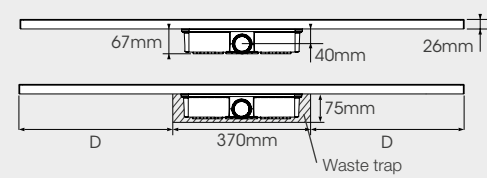

Product codes

White trays	
	Product code
800 x 800 White	RD320
900 x 900 White	RD321
1000 x 800 White	RD322
1000 x 900 White	RD323
1200 x 800 White	RD326
1200 x 900 White	RD327
1400 x 800 White	RD330
1400 x 900 White	RD331
1600 x 800 White	RD332
1600 x 900 White	RD333
1800 x 800 White	RD336
1800 x 900 White	RD337

Product codes shown in the table are for white trays, to order a coloured tray, add the relevant letter from below to the end of the code:
Anthracite add A (e.g. RD320A), Grey add P (e.g. RD320P),
Black add N (e.g. RD320N), Sable add S (e.g. RD320S).

Kineline feet

	Code
Kineline feet for 800, 900 and 1000mm trays (5 feet)	KINPIED09
Kineline feet for 1200-1800mm trays (8 feet)	KINPIED11

Dimensions

X	Y	B	C	D
800	800	220	680	215
900	900	270	780	265
1000	800	320	680	315
1000	900	320	780	315
1200	800	420	680	415
1200	900	420	780	415
1400	800	520	680	515
1400	900	520	780	515
1600	800	620	680	615
1600	900	620	780	615
1800	800	720	680	715
1800	900	720	780	715

Maximum cutting area
(If the tray is not fully recessed, the cut dimensions must be positioned against the walls)