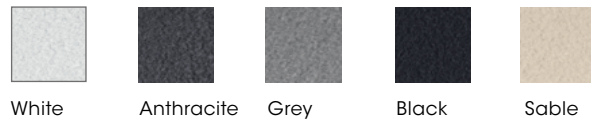

Kineline

Sleek, elegant design

The Kineline tray brings sleek elegance to your shower. This linear tray has a granite look and feel and whichever colour or installation option you choose, this designer tray will help create your dream bathroom.

Benefits

- Textured tray with granite effect
- Available in 5 colours -

- Finish - Granite look and texture.
- Thickness: 26mm.
- Shape: square and rectangle
- Waste: side and linear.
- Made from Biolex, a mineral composite. It is made up of mineral (80%), acrylic resin and gel coat surface. This unique finish not only looks good but is also robust and resistant to damage.