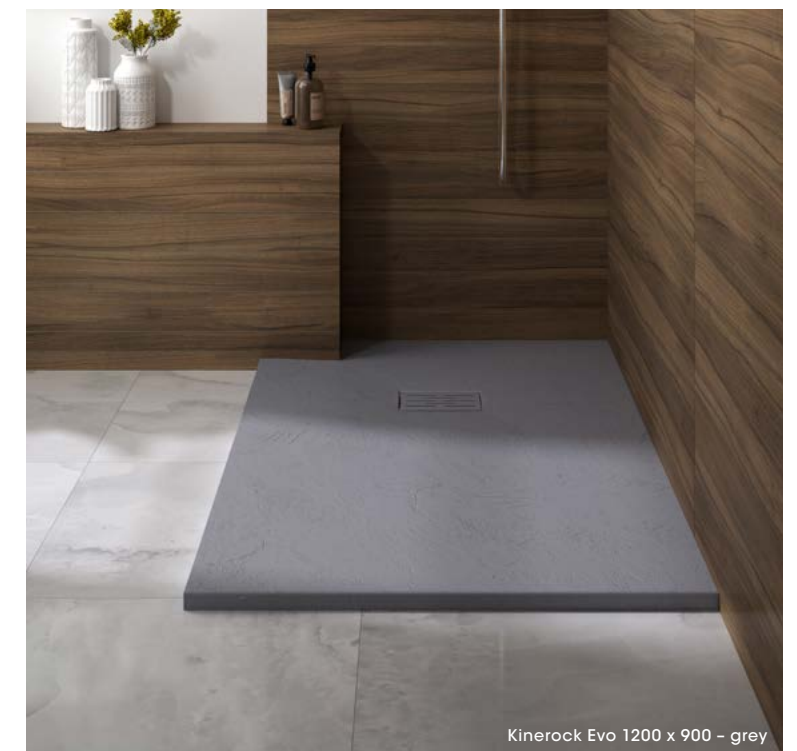

All measurements in mm

Kinerock Evo 900 x 900 - black

Kinerock Evo 900 x 900 quadrant - white

Kinerock Evo 1200 x 900 - grey

Kineline

Sleek, elegant design

The Kineline tray brings sleek elegance to your shower. This linear tray has a granite look and feel and whichever colour or installation option you choose, this designer tray will help create your dream bathroom.