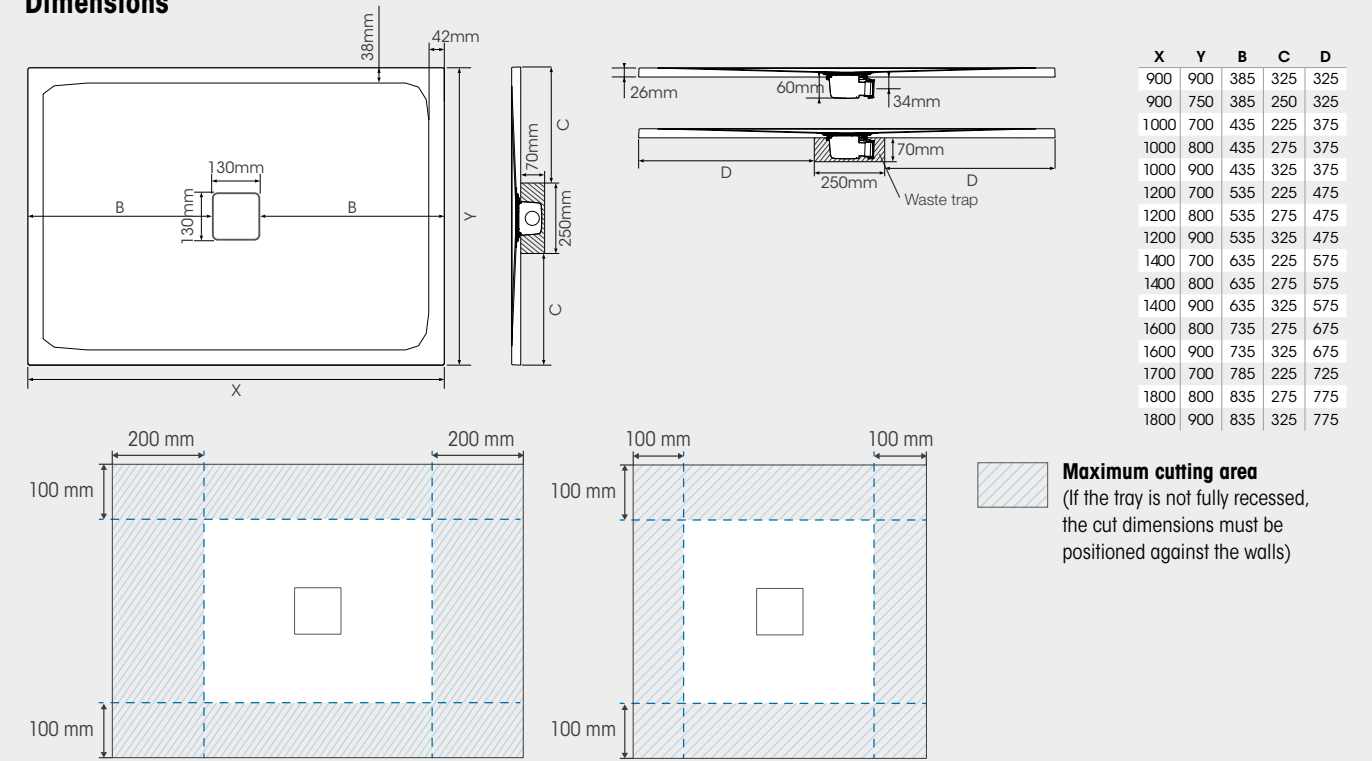

Dimensions

All measurements in mm

Kinemoon 1200 x 900 - white - waste cover 1

Kinemoon 1200 x 900 - anthracite - waste cover 3

Kinemoon 900 x 900 - grey - waste cover 2

Kinemoon 1200 x 900 - sable - waste cover 3