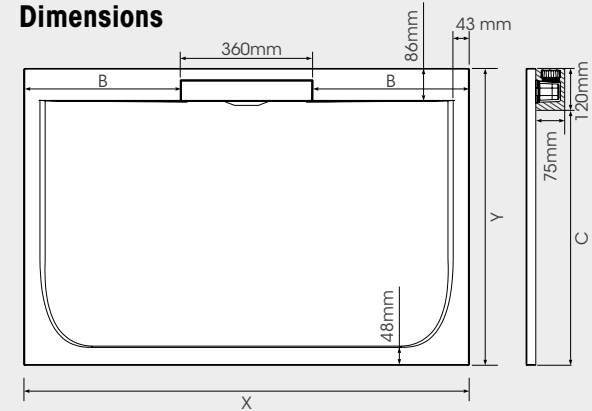

Product codes

White trays	
	Product code
800 x 800 White	RD320
900 x 900 White	RD321
1000 x 800 White	RD322
1000 x 900 White	RD323
1200 x 800 White	RD326
1200 x 900 White	RD327
1400 x 800 White	RD330
1400 x 900 White	RD331
1600 x 800 White	RD332
1600 x 900 White	RD333
1800 x 800 White	RD336
1800 x 900 White	RD337

Product codes shown in the table are for white trays, to order a coloured tray, add the relevant letter from below to the end of the code:
Anthracite add A (e.g. RD320A), Grey add P (e.g. RD320P),
Black add N (e.g. RD320N), Sable add S (e.g. RD320S).

Kineline feet

	Code
Kineline feet for 800, 900 and 1000mm trays (5 feet)	KINPIED09
Kineline feet for 1200-1800mm trays (8 feet)	KINPIED11

Dimensions