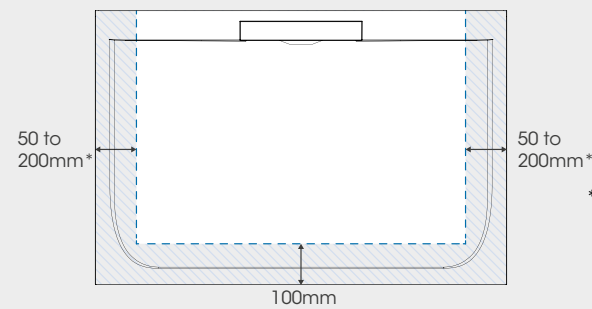

Kineline feet

	Code
Kineline feet for 800, 900 and 1000mm trays (5 feet)	KINPIED09
Kineline feet for 1200-1800mm trays (8 feet)	KINPIED11

Dimensions

X	Y	B	C	D
800	800	220	680	215
900	900	270	780	265
1000	800	320	680	315
1000	900	320	780	315
1200	800	420	680	415
1200	900	420	780	415
1400	800	520	680	515
1400	900	520	780	515
1600	800	620	680	615
1600	900	620	780	615
1800	800	720	680	715
1800	900	720	780	715

Maximum cutting area
 (If the tray is not fully recessed, the cut dimensions must be positioned against the walls)

* 50mm for 800/900mm lengths
 100mm for 1000mm lengths
 150mm for 1100mm lengths
 200mm for lengths ≥1200mm