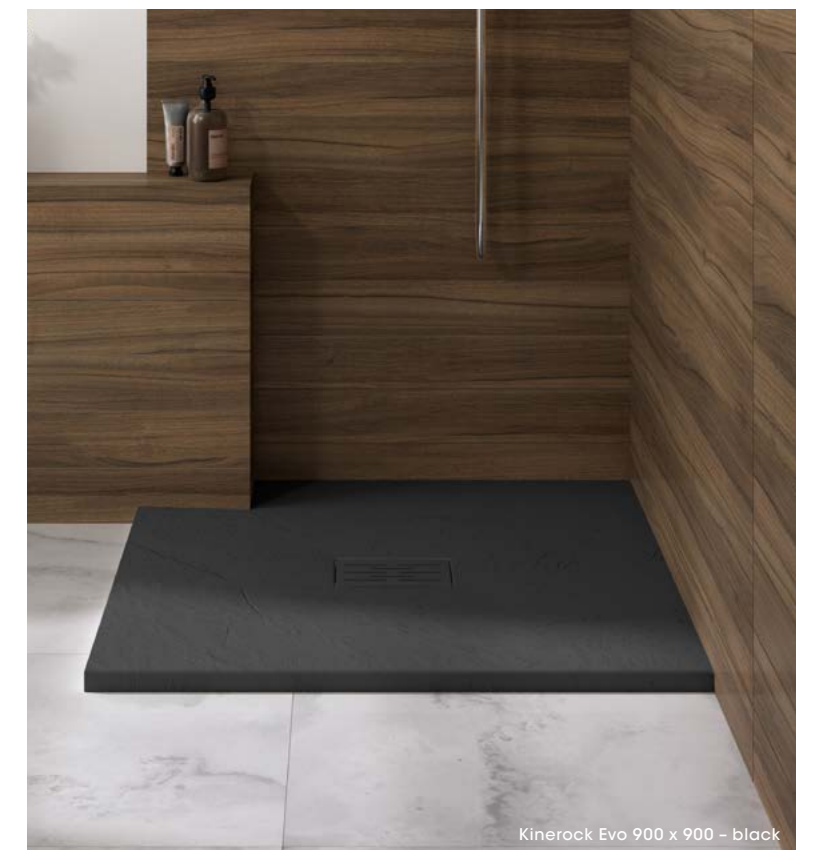

Colour co-ordinated waste

Kinerock Evo 900 x 900 - black