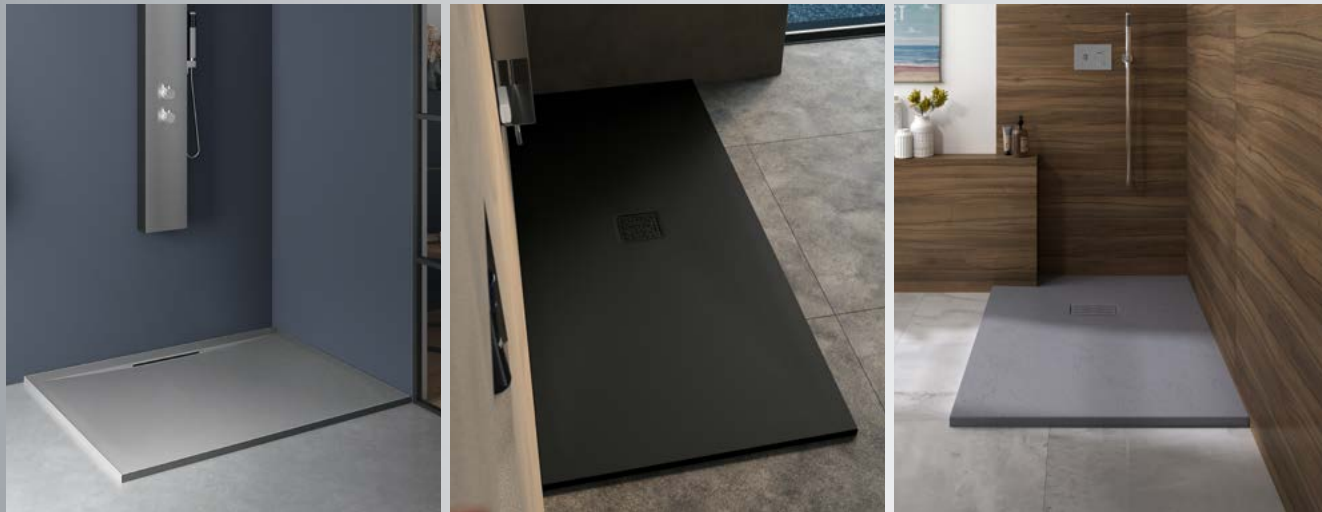

All measurements in mm

Kineline 1800 x 900 - white

Kineline 900 x 900 - sable

Kineline 1800 x 900 - black

Our Kinedo shower trays have a warranty of up to 10 years.

Two years as standard with an additional eight years on parts.

For full details see kinedo.co.uk

Our range of shower trays work perfectly with our collection of shower enclosures which allows you to create that dream, indulgent bathroom.

We have a wide range of enclosures which will work in your space. Different door options, such as pivot, sliding or saloon and a large selection of sizes help you bring that dream bathroom to life, whatever your budget.