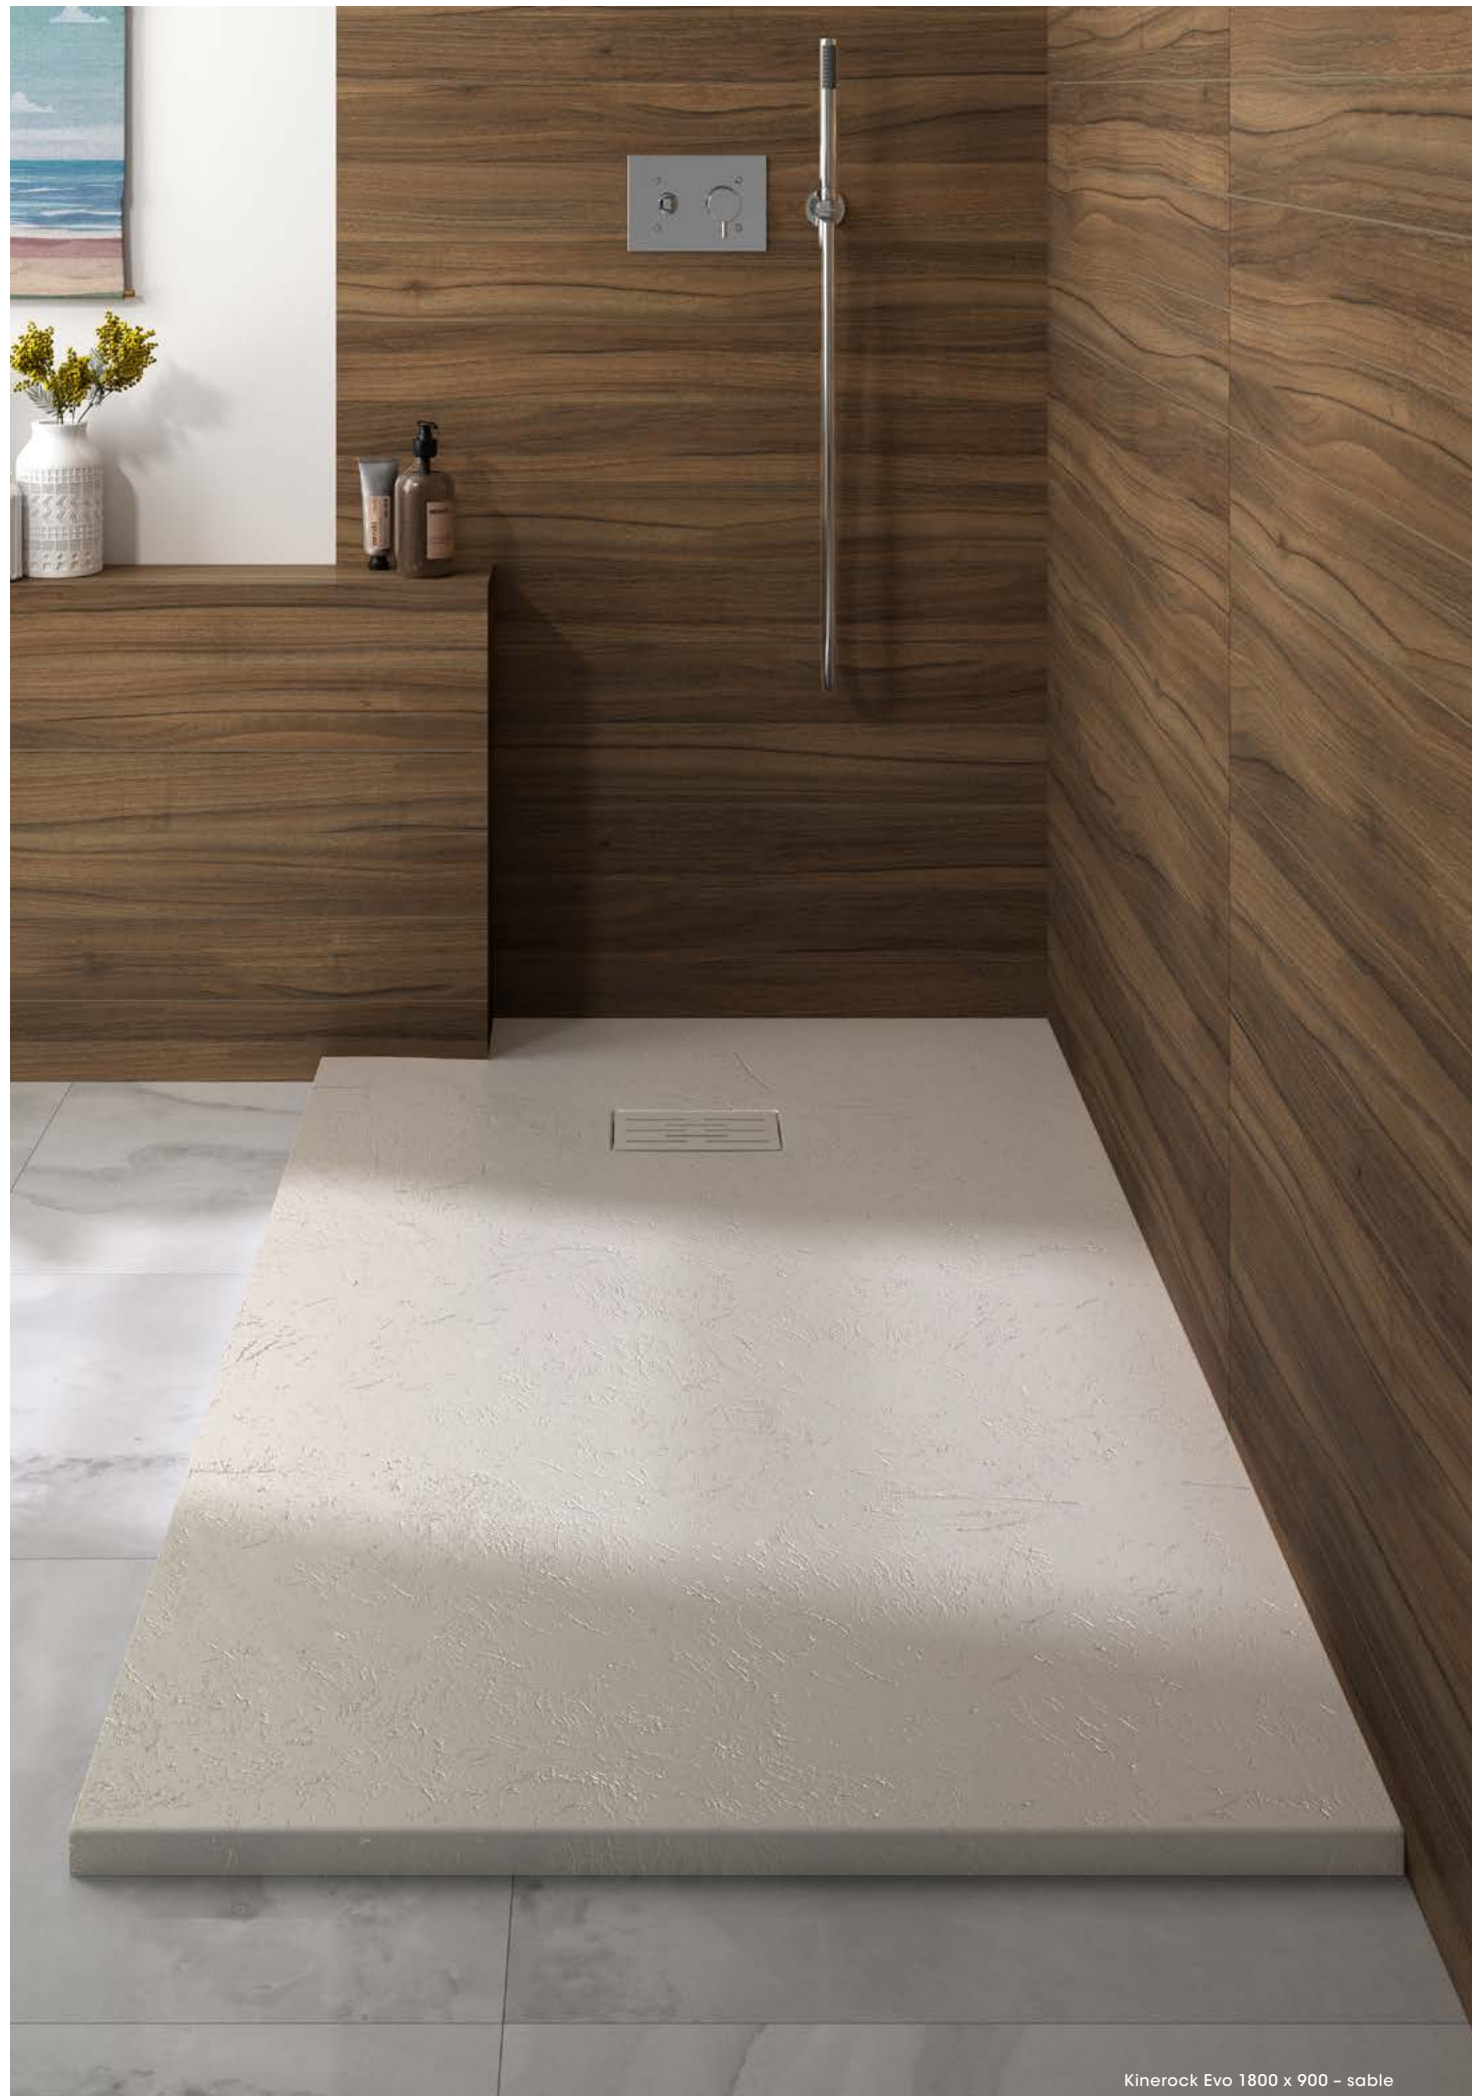

Kinerock Evo 1800 x 900 - sable

Kinerock Evo

Mineral effect

The Kinerock Evo shower tray brings a natural mineral texture to your bathroom, bringing the outside, in. Creating your perfect showering experience is easy with this natural looking tray which creates a spa type look and feel.