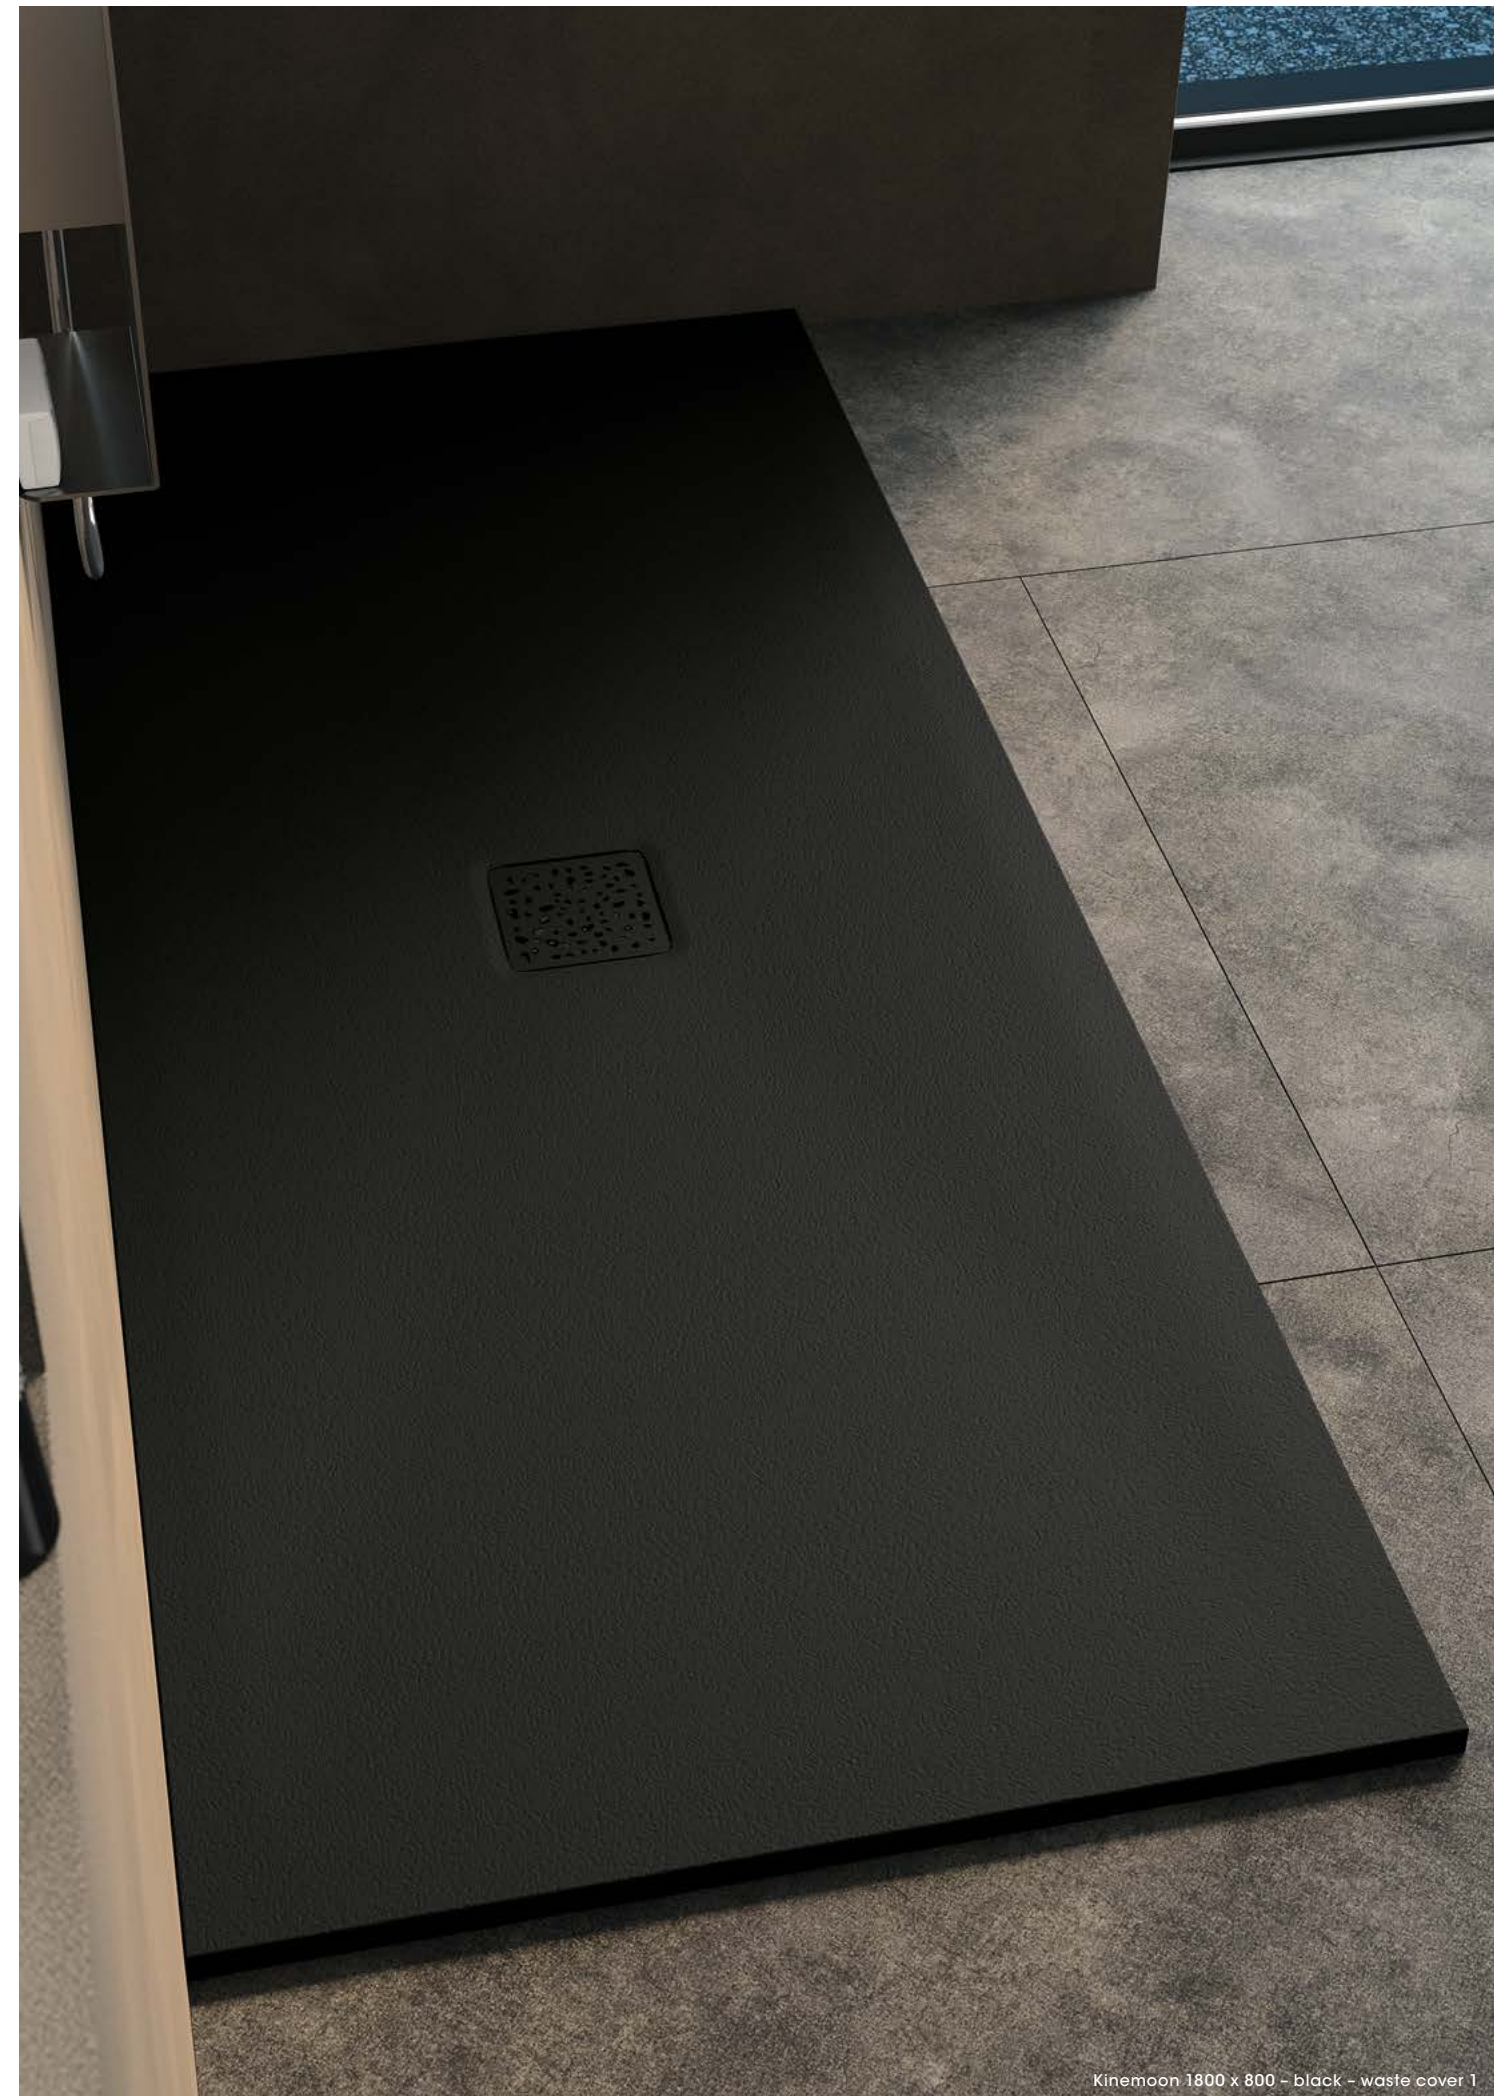

Kinemoon 1800 x 800 - white - waste cover 2

Kinemoon 1800 x 800 - black - waste cover 1